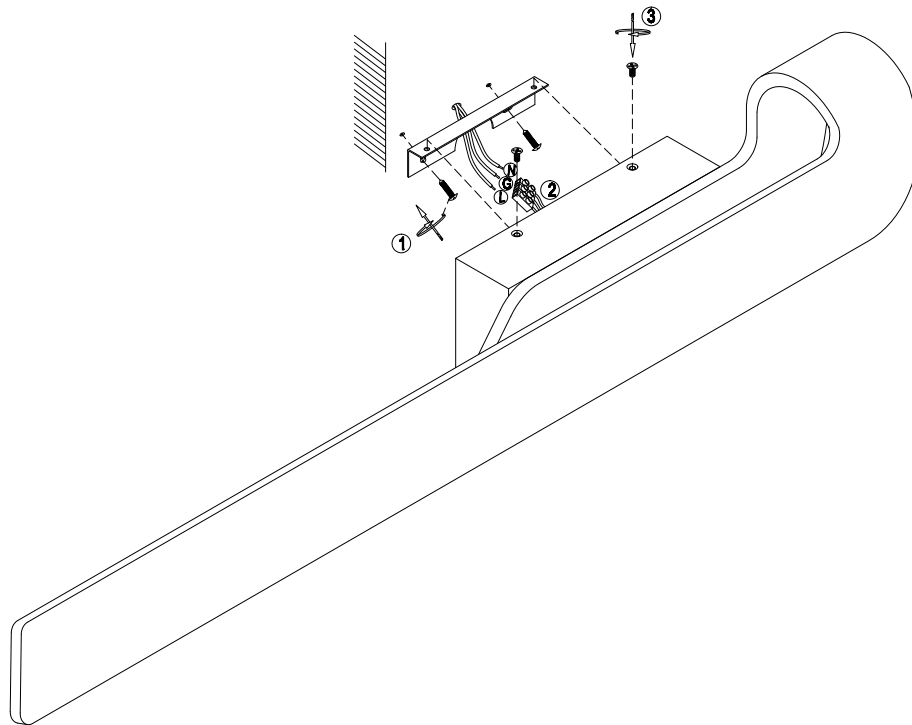

## C178WL-L18W

MAX 18W  
1360 Lumen

Model: C178WL-L18W  
Collection: Ceiling & wall  
Series: Berni