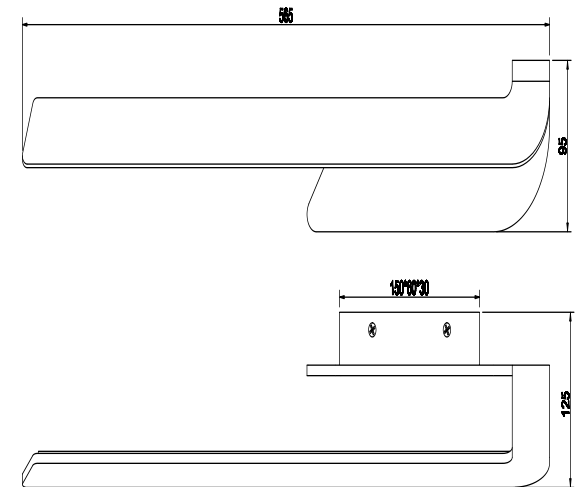

## C178WL-L18W

MAX 18W  
1360 Lumen

Model: C178WL-L18W  
Collection: Ceiling & wall  
Series: Berni