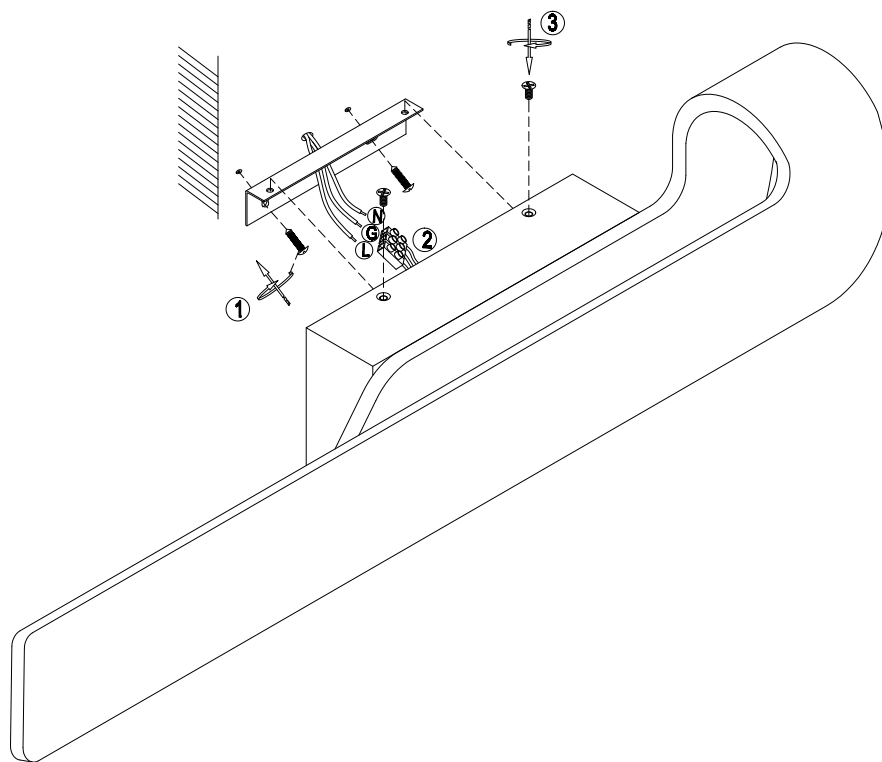

## C178WL-L12W

MAX 12W  
890 Lumen

Model: C178WL-L12W  
Collection: Ceiling & wall  
Series: Berni

Wall Lamps