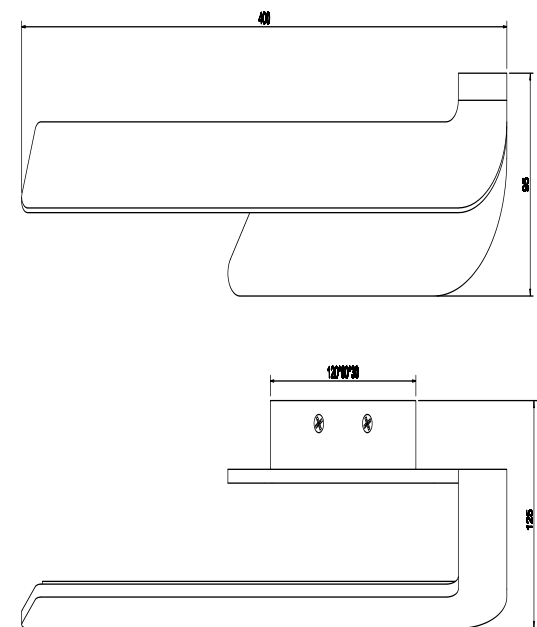

## C178WL-L12W

MAX 12W  
890 Lumen

Model: C178WL-L12W  
Collection: Ceiling & wall  
Series: Berni

Wall Lamps