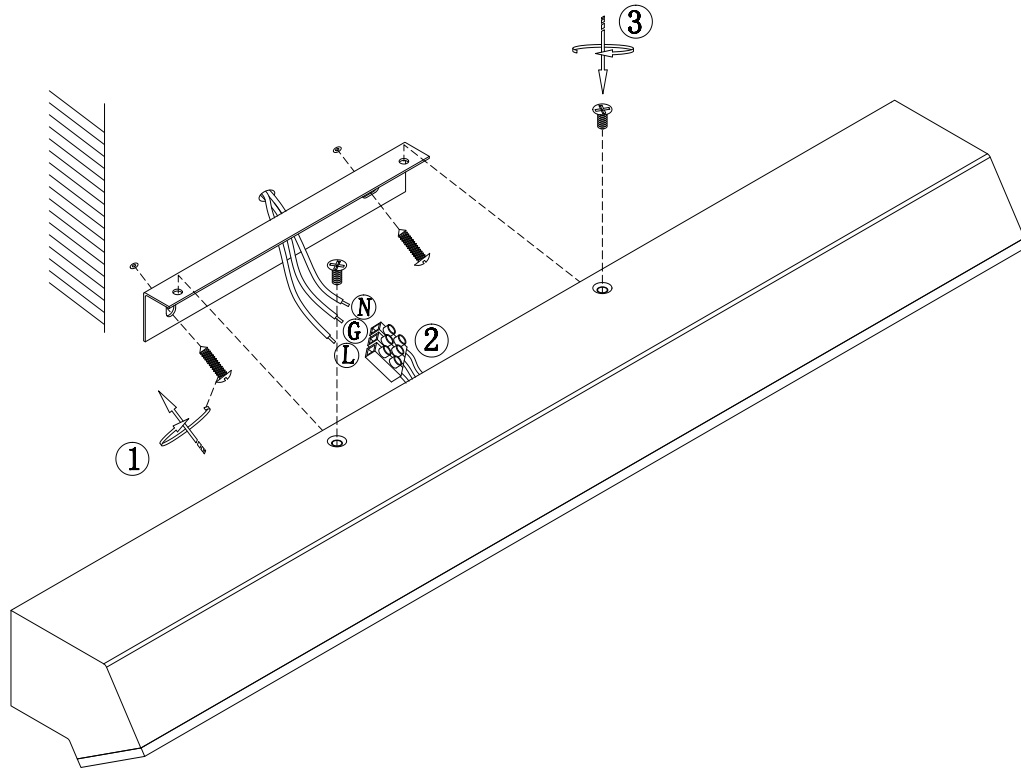

Instruction

C177WL-L12W

MAX 18W
1650 Lumen

Model: C177WL-L12W
Collection: Ceiling & wall
Series: Toni

Wall Lamps