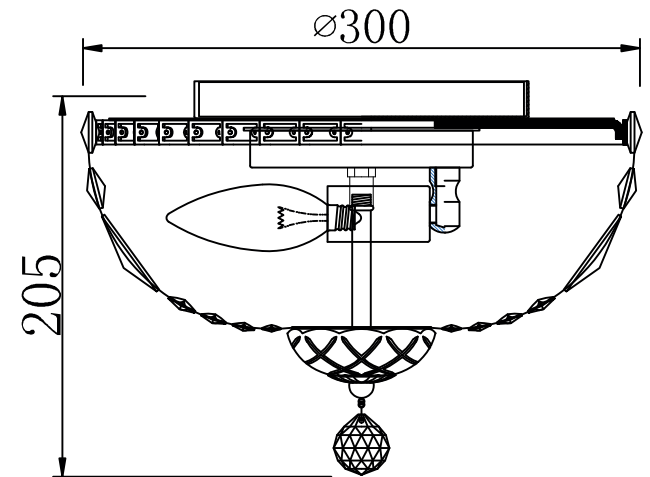

Instruction

Collection: Diamant crystal
Series: Basfor
Model: C100-PT30-G
Suspended

Step by step action:

Place the chandelier.

Screw lamps (not included)

Check the chandelier - light on all lamps

Place the handset and Hang crystal ball (part A)

Place crystal pendants (part B)

Place the handset firmly fix it.

Then put in the following sequence:

- plastic disc

- crystal bowl

- cap

- hang crystal ball (part A)

– Suspended