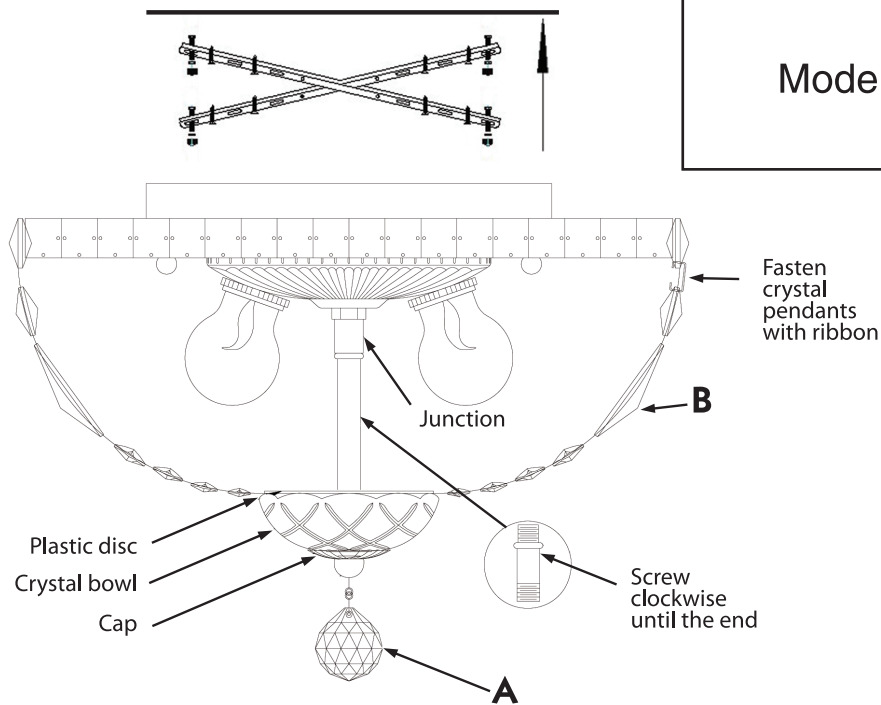

Instruction

Collection: Diamant crystal
Series: Basfor
Model: C100-PT30-G
Suspended

Step by step action:

Place the chandelier.

Screw lamps (not included)

Check the chandelier - light on all lamps

Place the handset and Hang crystal ball (part A)

Place crystal pendants (part B)

Place the handset firmly fix it.

Then put in the following sequence:

- plastic disc

- crystal bowl

- cap

- hang crystal ball (part A)

– Suspended