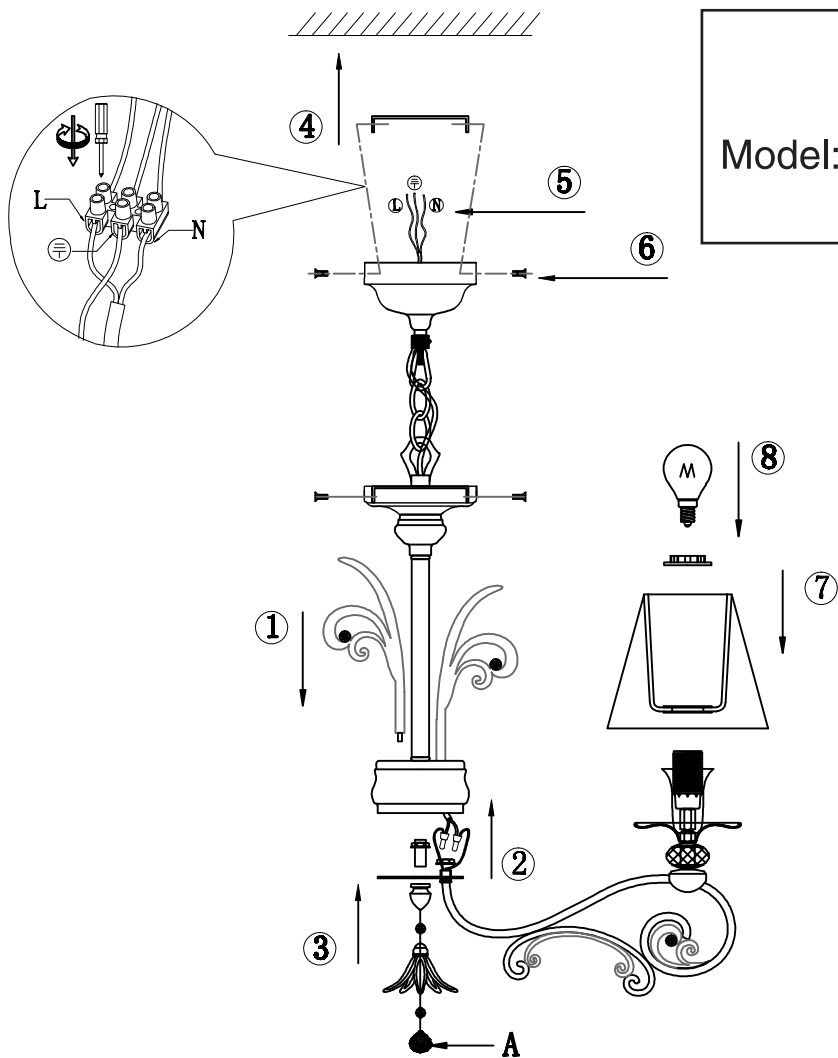

Instruction

Collection: Elegant
 Series: Wings
 Model: ARM993-PL-05-W
 Suspended

A=1

5 x E14 (40w)

MAYTONI
 DECORATIVE LIGHTING

www.maytoni.de