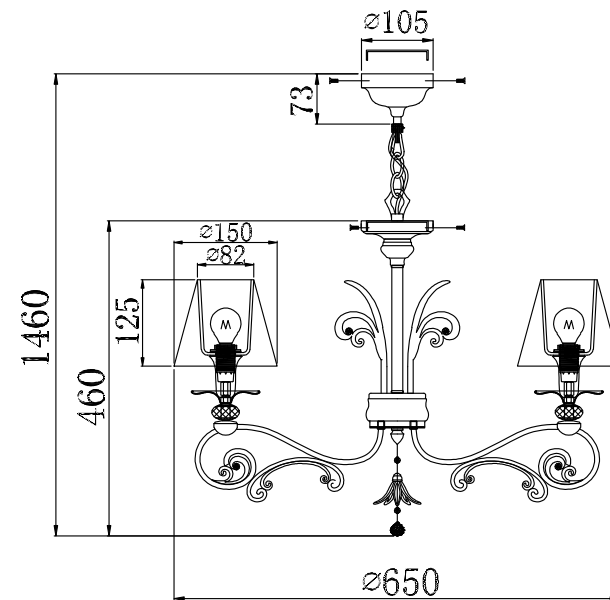

Instruction

Collection: Elegant
 Series: Wings
 Model: ARM993-PL-05-W
 Suspended

A=1

5 x E14 (40w)

MAYTONI
 DECORATIVE LIGHTING

www.maytoni.de