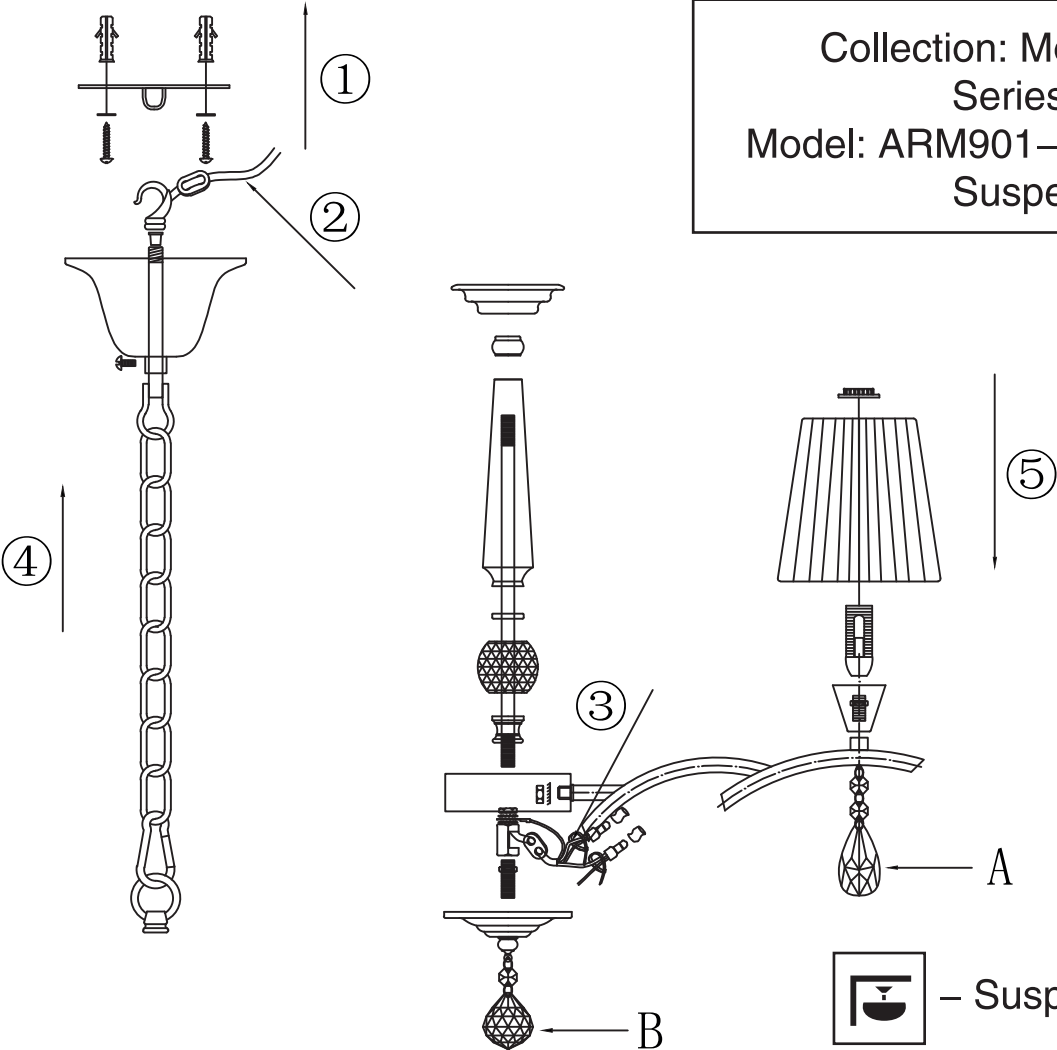

# Instruction

Collection: Modern  
Series: Arte  
Model: ARM901-08-N  
Suspended

A=8  
B=1

  
8 x E14 (40w)

**MAYTONI**  
DECORATIVE LIGHTING

[www.maytoni.de](http://www.maytoni.de)

 - Suspended