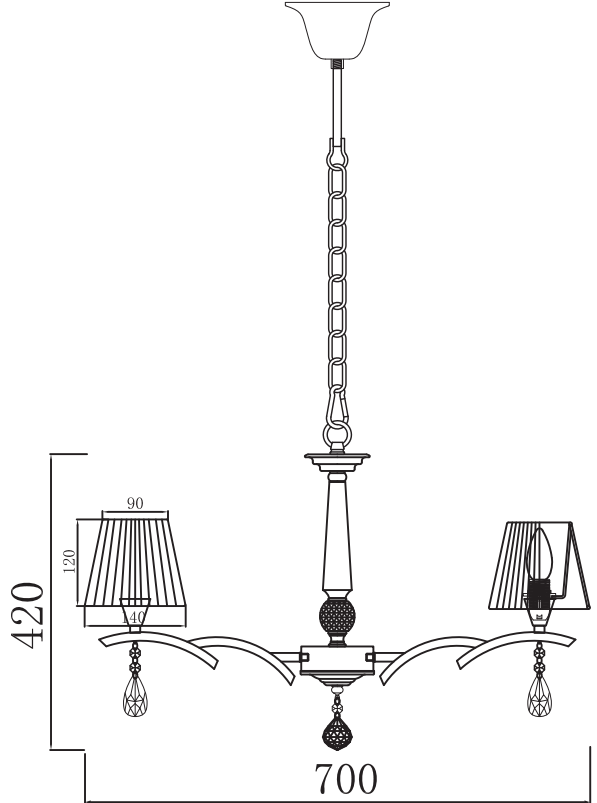

# Instruction

Collection: Modern  
Series: Arte  
Model: ARM901-08-N  
Suspended

A=8  
B=1

  
8 x E14 (40w)

**MAYTONI**  
DECORATIVE LIGHTING

[www.maytoni.de](http://www.maytoni.de)

 - Suspended