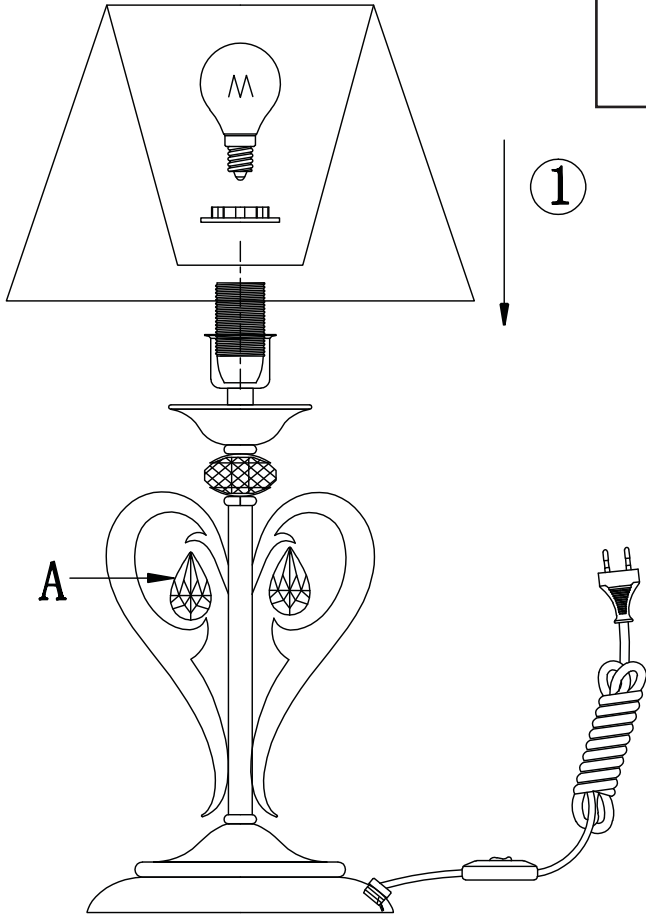

Instruction

Collection: Modern
Series: Mina
Model: ARM900-11-N
Mobile

A=3

1 x E14 (40w)

MAYTONI
DECORATIVE LIGHTING

www.maytoni.de