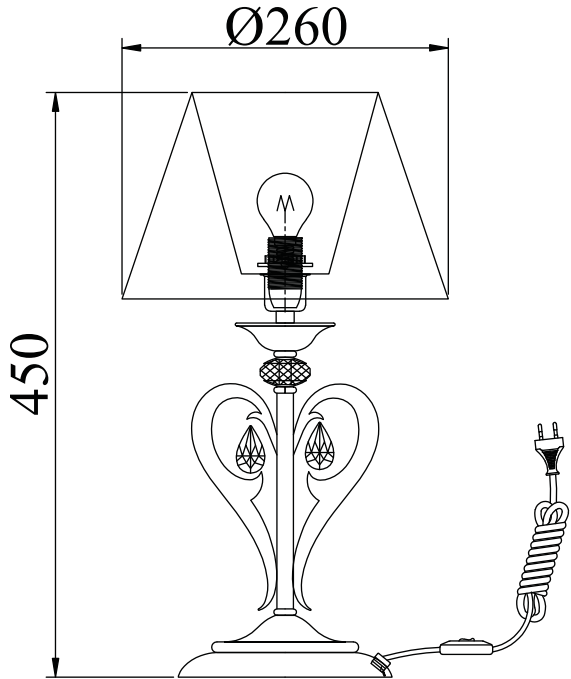

Instruction

Collection: Modern
Series: Mina
Model: ARM900-11-N
Mobile

A=3

1 x E14 (40w)

MAYTONI
DECORATIVE LIGHTING

www.maytoni.de