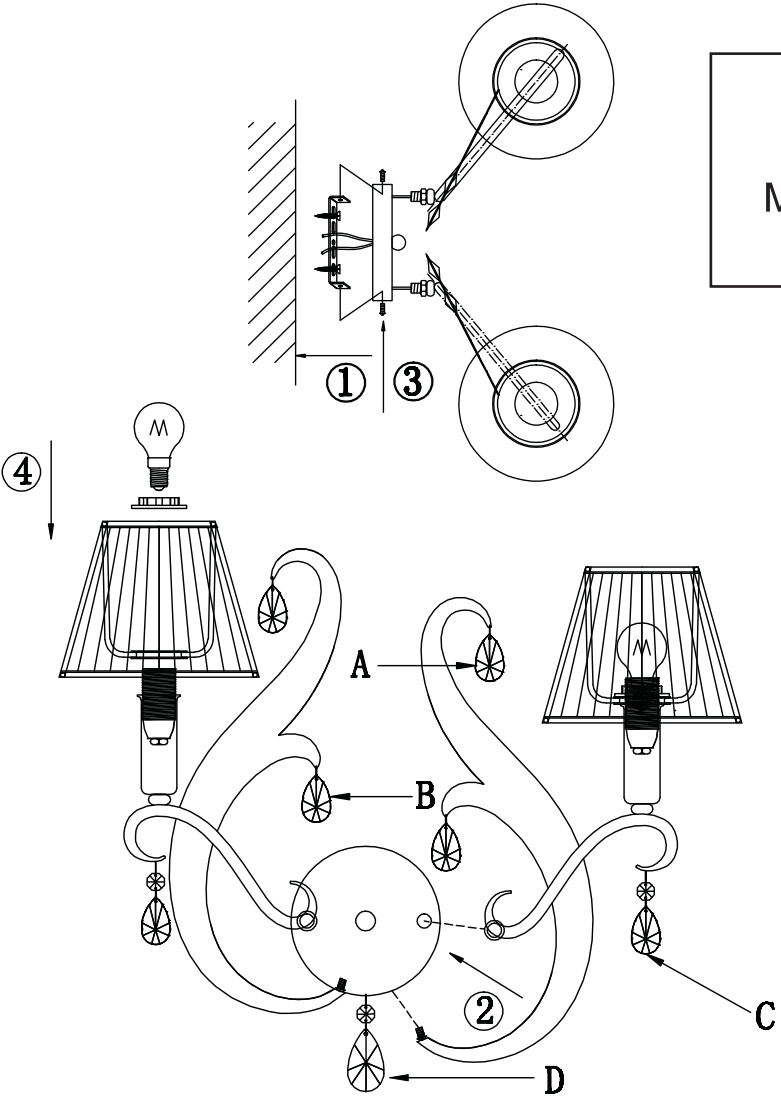

# Instruction

Collection: Modern  
Series: Mina  
Model: ARM900-02-N  
Wall-mounted

A=2  
B=2  
C=2  
D=1

 - Wall-mounted

  
2 x E14 (40w)

**MAYTONI**  
DECORATIVE LIGHTING  
[www.maytoni.de](http://www.maytoni.de)