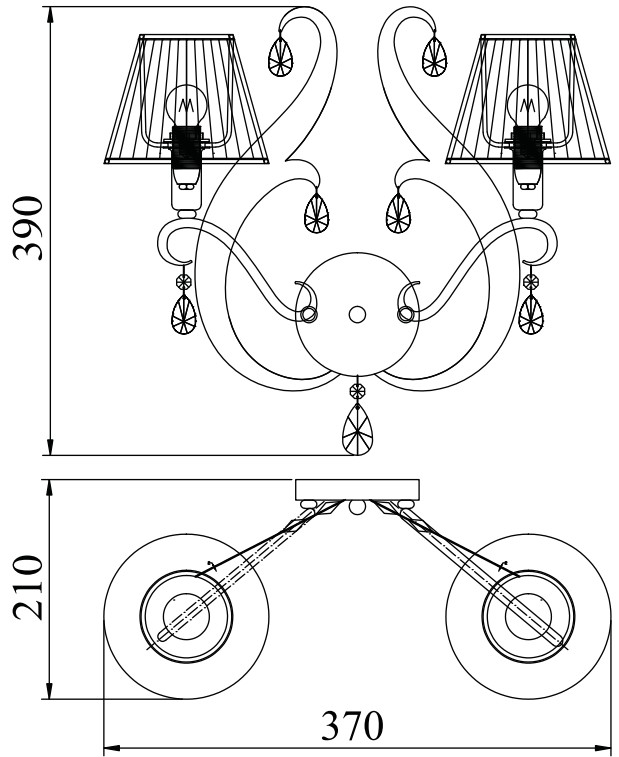

# Instruction

Collection: Modern  
Series: Mina  
Model: ARM900-02-N  
Wall-mounted

A=2  
B=2  
C=2  
D=1

 - Wall-mounted

  
2 x E14 (40w)

**MAYTONI**  
DECORATIVE LIGHTING  
[www.maytoni.de](http://www.maytoni.de)