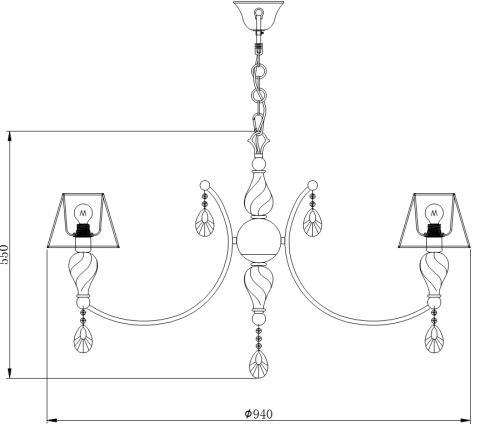

Instruction

Collection: ROYAL CLASSIC
Series: MURANO
Model: ARM855-08-R
Ceiling

- Ceiling

8 x E14 (40W)

MAYTONI
DECORATIVE LIGHTING

www.maytoni.de