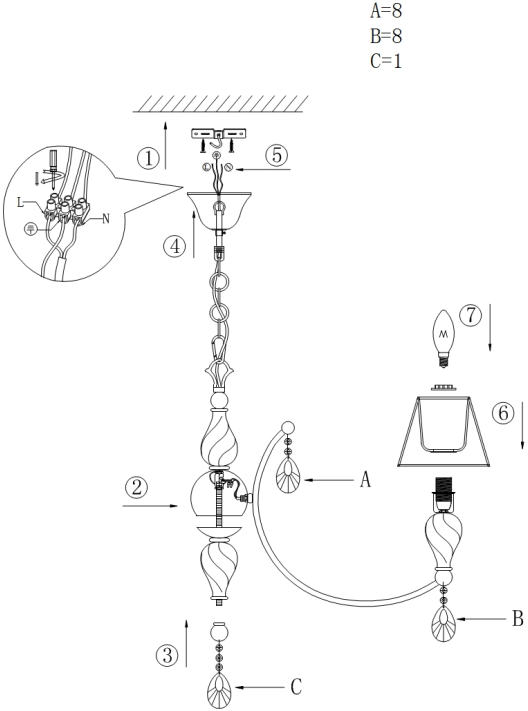

Instruction

Collection: ROYAL CLASSIC
Series: MURANO
Model: ARM855-08-R
Ceiling

- Ceiling

8 x E14 (40W)

MAYTONI
DECORATIVE LIGHTING

www.maytoni.de