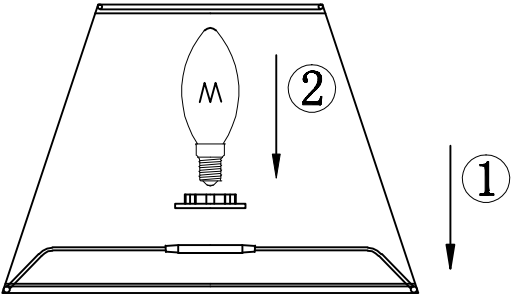

Instruction

Collection: Elegant
Series: Floret
Model: ARM790-TL-01-W
Mobile

1 x E14 (40w)

MAYTONI
DECORATIVE LIGHTING

www.maytoni.de