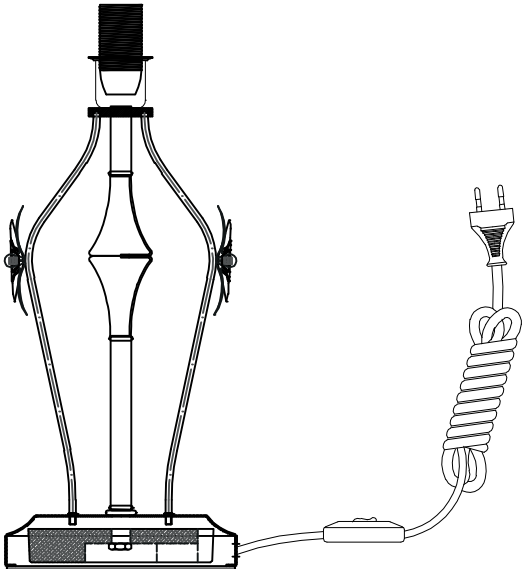

Instruction

Collection: Elegant
Series: Floret
Model: ARM790-TL-01-W
Mobile

1 x E14 (40w)

MAYTONI
DECORATIVE LIGHTING

www.maytoni.de