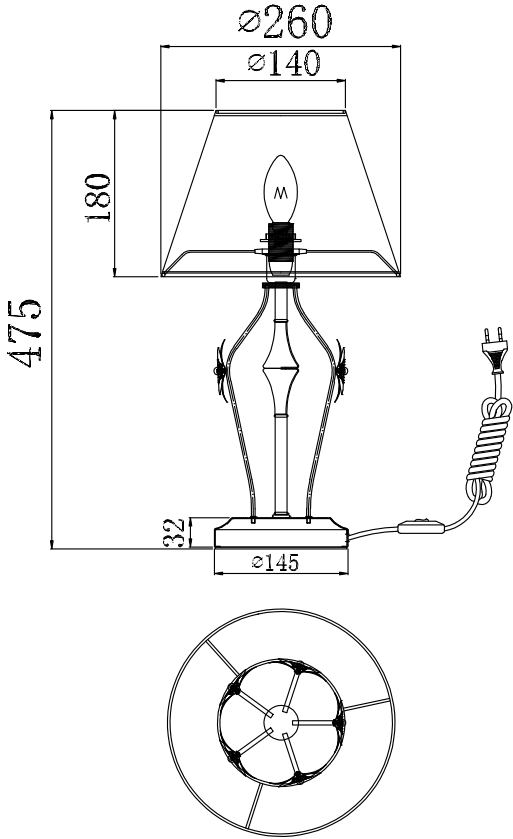

Instruction

Collection: Elegant
Series: Floret
Model: ARM790-TL-01-W
Mobile

1 x E14 (40w)

MAYTONI
DECORATIVE LIGHTING

www.maytoni.de