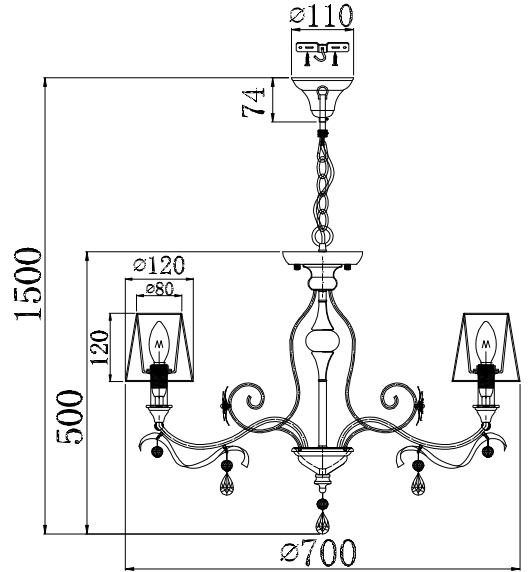

Instruction

Collection: Elegant
 Series: Floret
 Model: ARM790-PL-07-W
 Suspended

A=7
 B=8

 – Suspended

 7 x E14 (40w)

MAYTONI
 DECORATIVE LIGHTING
www.maytoni.de