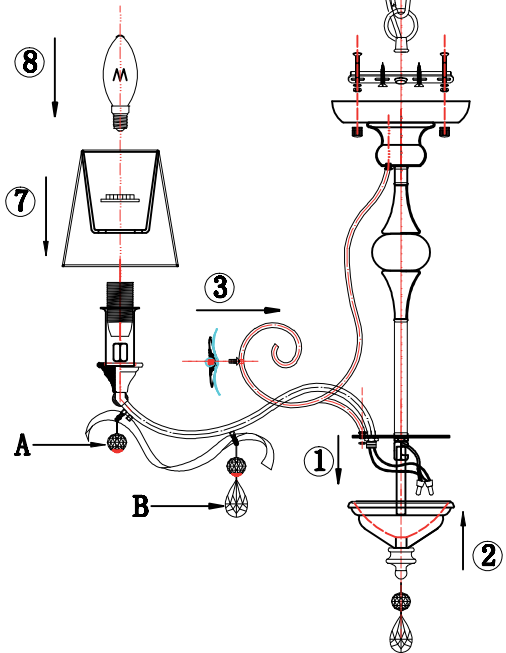

Instruction

Collection: Elegant
 Series: Floret
 Model: ARM790-PL-07-W
 Suspended

A=7
 B=8

 – Suspended

 7 x E14 (40w)

MAYTONI
 DECORATIVE LIGHTING
www.maytoni.de