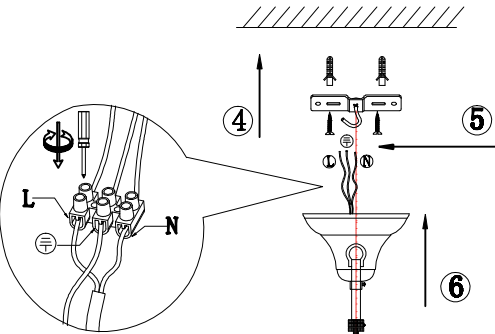

Instruction

Collection: Elegant
 Series: Floret
 Model: ARM790-PL-07-W
 Suspended

A=7
 B=8

 – Suspended

 7 x E14 (40w)

MAYTONI
 DECORATIVE LIGHTING
www.maytoni.de