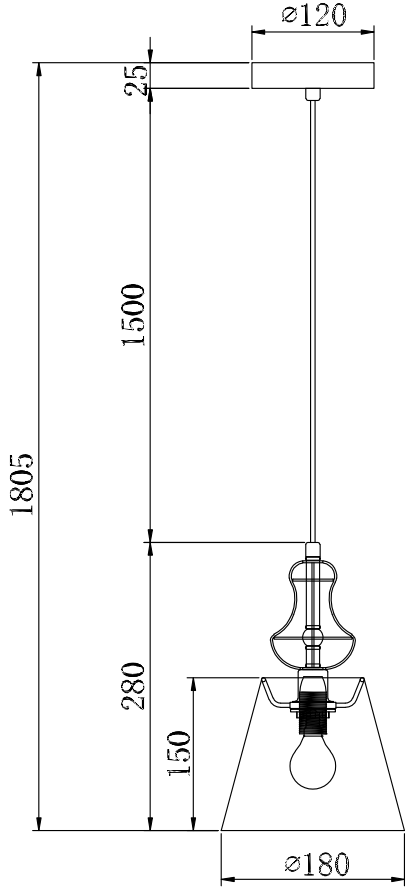

Instruction

Collection: Elegant
Series: Frame
Model: ARM709-PL-01-W
Suspended

1 x E14 (40w)

MAYTONI
DECORATIVE LIGHTING

www.maytoni.de