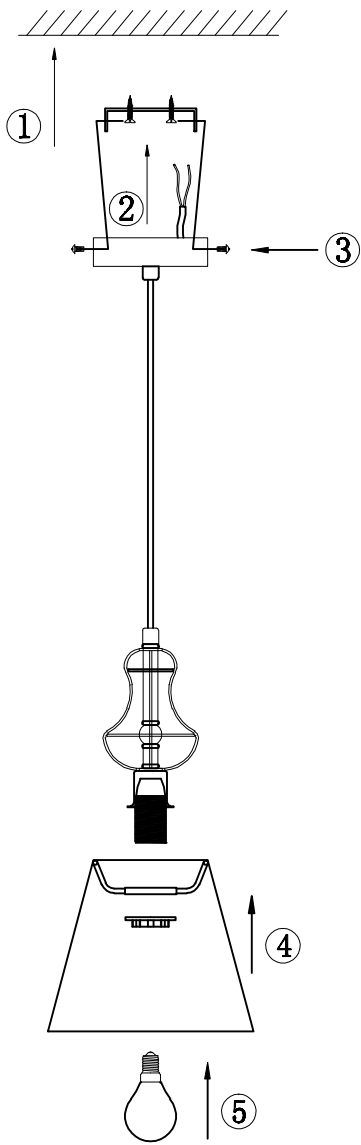

Instruction

Collection: Elegant
Series: Frame
Model: ARM709-PL-01-W
Suspended

1 x E14 (40w)

MAYTONI
DECORATIVE LIGHTING

www.maytoni.de