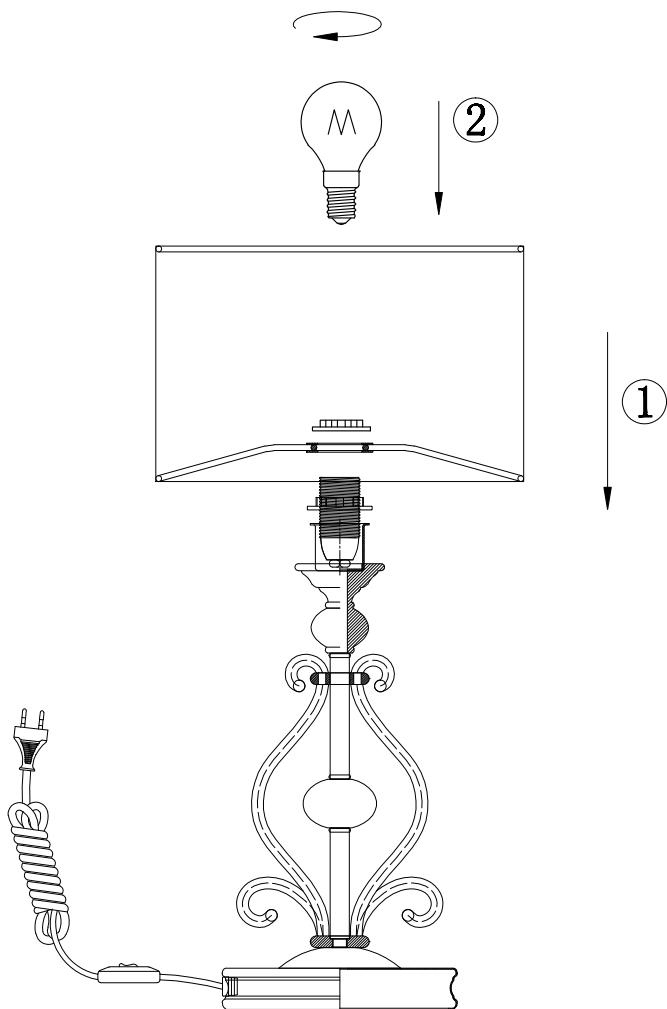

Instruction

ARM631TL-01-W

1 x E14 (40W)

Model: ARM631TL-01-W
Collection: Elegant
Series: Karina

Table Lamps