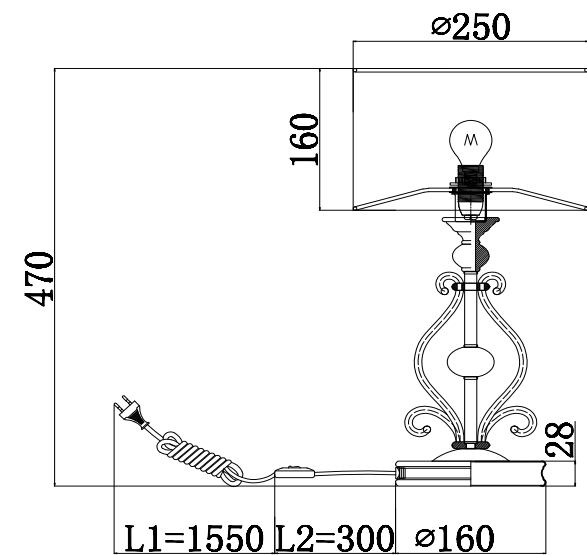

Instruction

ARM631TL-01-W

1 x E14 (40W)

Model: ARM631TL-01-W
Collection: Elegant
Series: Karina

Table Lamps