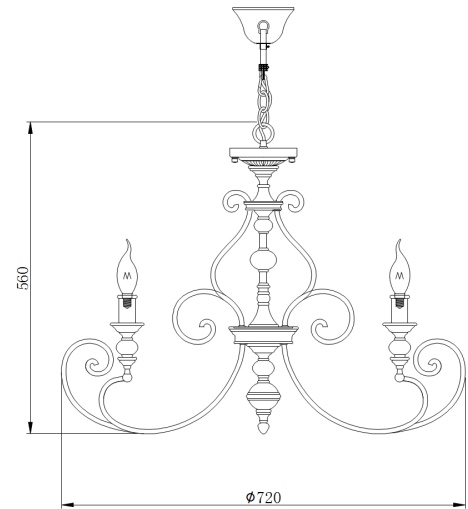

Instruction

Collection: HOUSE
Series: KARINA
Model: ARM631-06-B
Ceiling

- Ceiling

6 x E14 (60W)

MAYTONI
DECORATIVE LIGHTING

www.maytoni.de