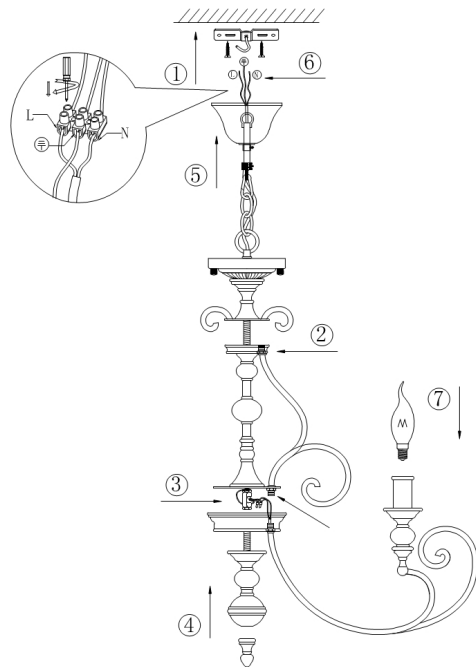

Instruction

Collection: HOUSE
Series: KARINA
Model: ARM631-06-B
Ceiling

- Ceiling

6 x E14 (60W)

MAYTONI
DECORATIVE LIGHTING

www.maytoni.de