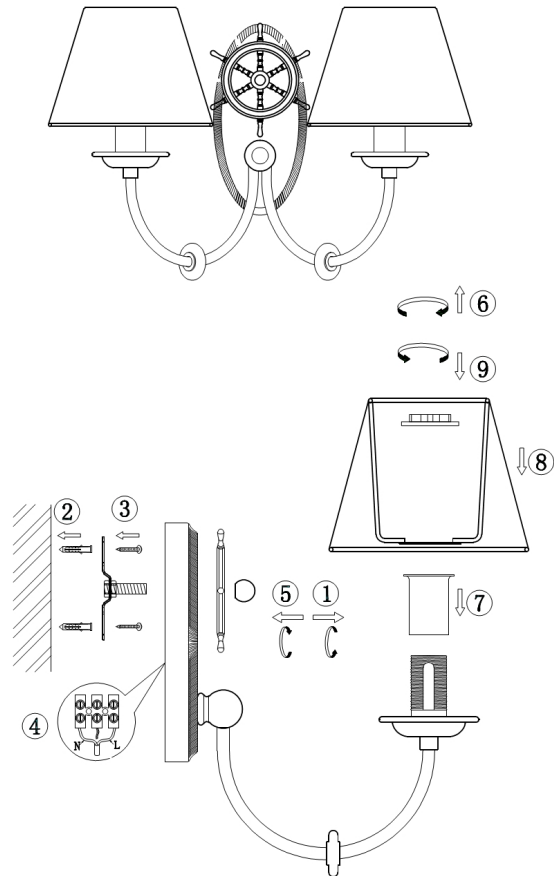

Instruction

Collection: ROYAL CLASSIC

Series: CRUISE

Model: ARM625-02-R

Wall

- Wall

2 x E14 (40W)

MAYTONI
DECORATIVE LIGHTING