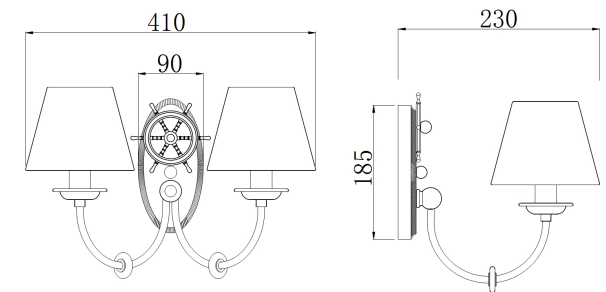

Instruction

Collection: ROYAL CLASSIC

Series: CRUISE

Model: ARM625-02-R

Wall

- Wall

2 x E14 (40W)

MAYTONI
DECORATIVE LIGHTING