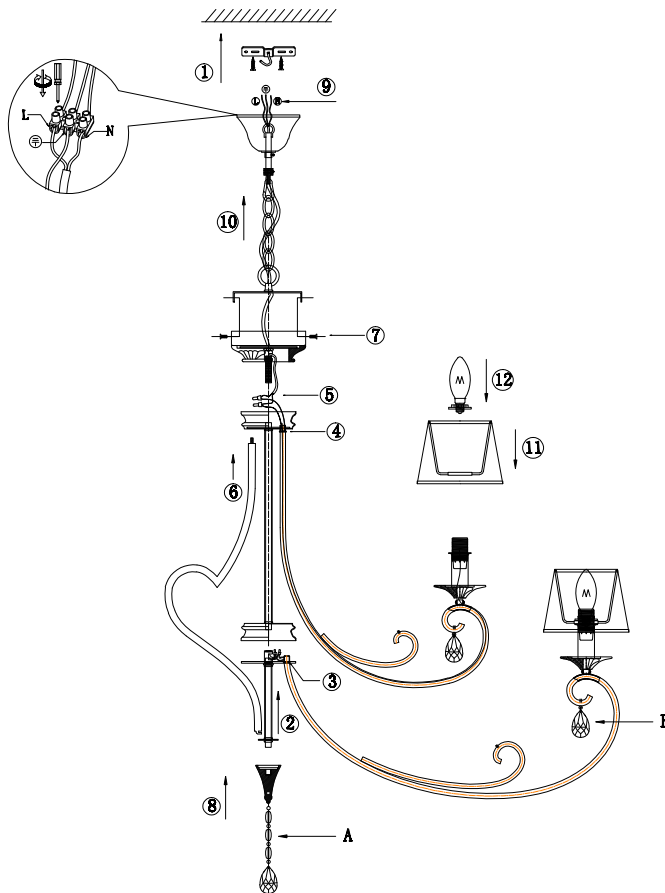

Instruction

ARM548PL-15WG

A=1pcs
B=15pcs

15 x E14 (40W)

Model: ARM548PL-15WG
Collection: Elegant
Series: Enna

Ceiling Lamps