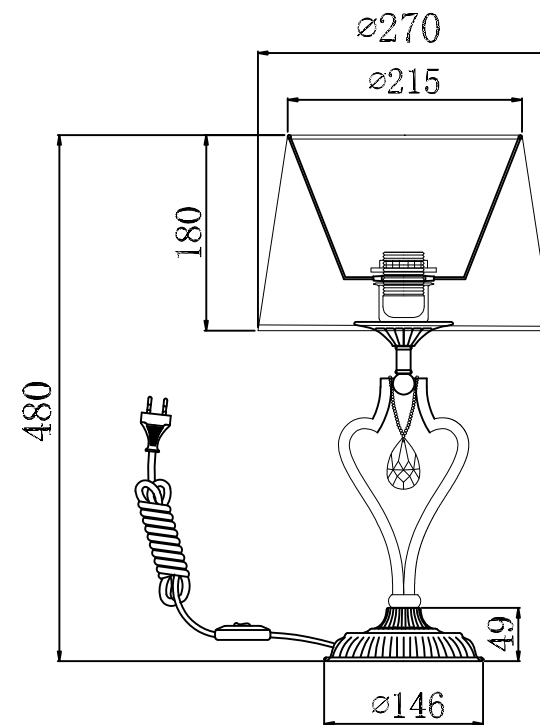

# Instruction

Collection: Elegant  
Series: Enna  
Model: ARM548-11-WG  
Mobile

A=1

1 x E27 (40w)

**MAYTONI**  
DECORATIVE LIGHTING

[www.maytoni.de](http://www.maytoni.de)