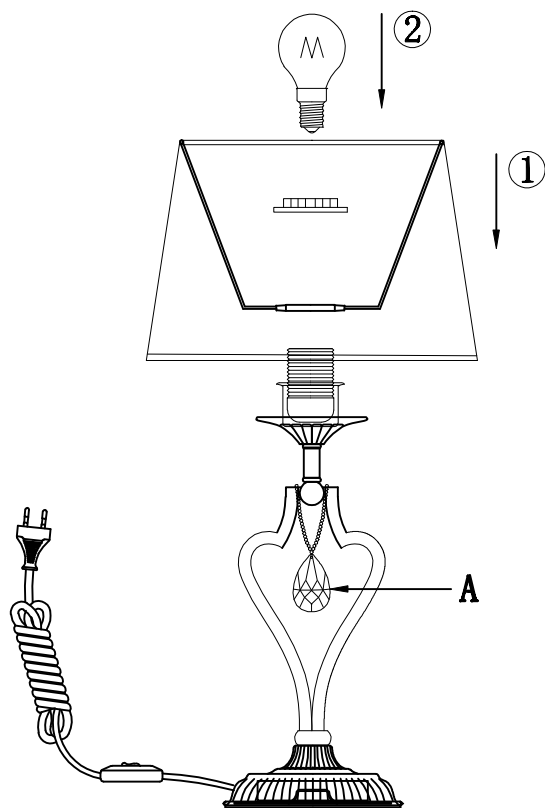

# Instruction

Collection: Elegant  
Series: Enna  
Model: ARM548-11-WG  
Mobile

A=1

1 x E27 (40w)

**MAYTONI**  
DECORATIVE LIGHTING

[www.maytoni.de](http://www.maytoni.de)