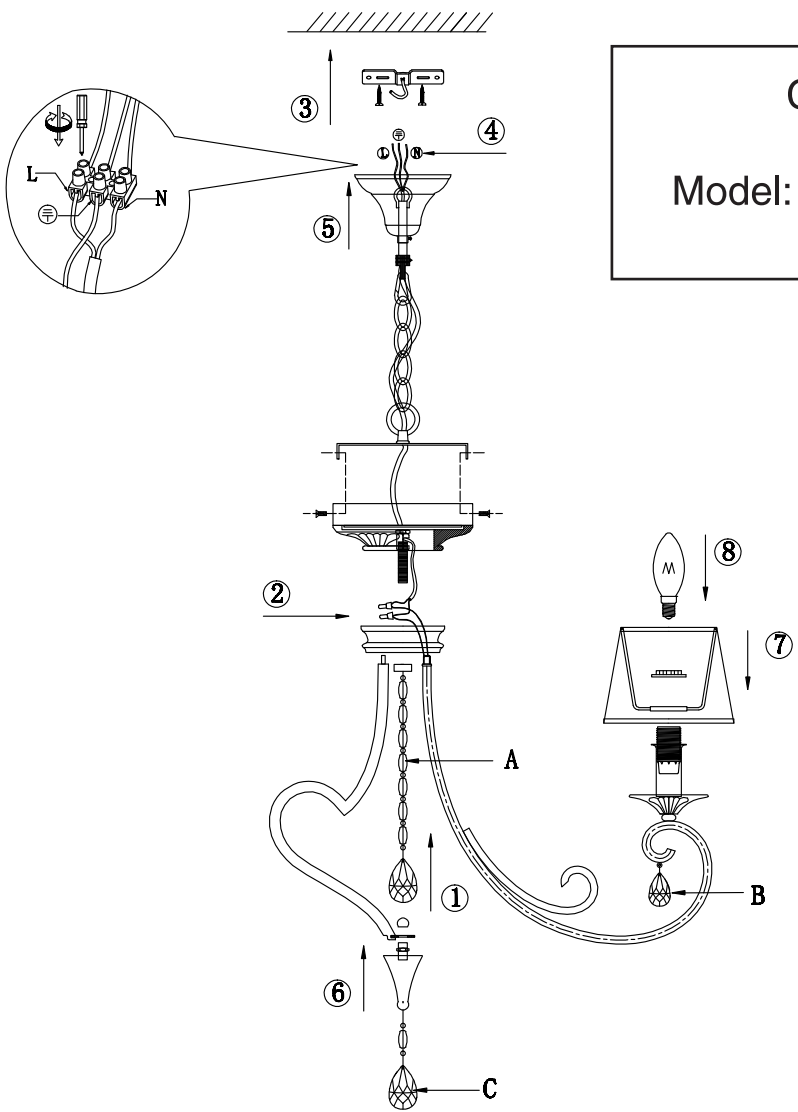

Instruction

Collection: Elegant
 Series: Enna
 Model: ARM548-07-WG
 Suspended

A=1
 B=7
 C=1

 7 x E14 (40w)

MAYTONI
 DECORATIVE LIGHTING
www.maytoni.de