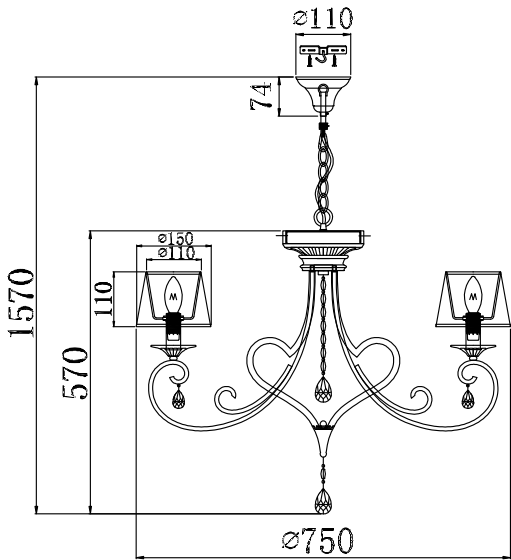

Instruction

Collection: Elegant
 Series: Enna
 Model: ARM548-07-WG
 Suspended

A=1
 B=7
 C=1

 7 x E14 (40w)

MAYTONI
 DECORATIVE LIGHTING
www.maytoni.de