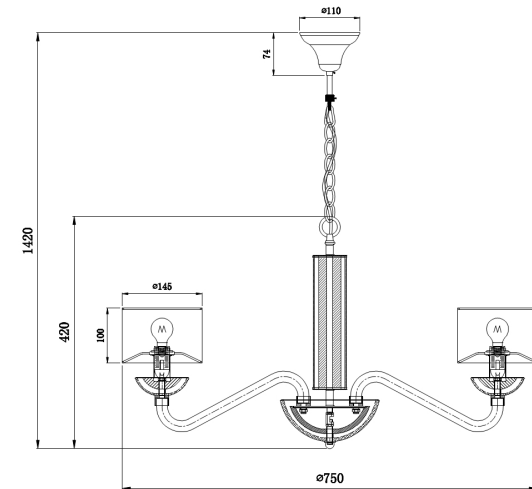

# Instruction

Collection: ELEGANT  
Series: MARYLAND  
Model: ARM526PL-06GR  
Ceiling

  
6 x E14 (40W)

**MAYTONI**  
DECORATIVE LIGHTING

[www.maytoni.de](http://www.maytoni.de)