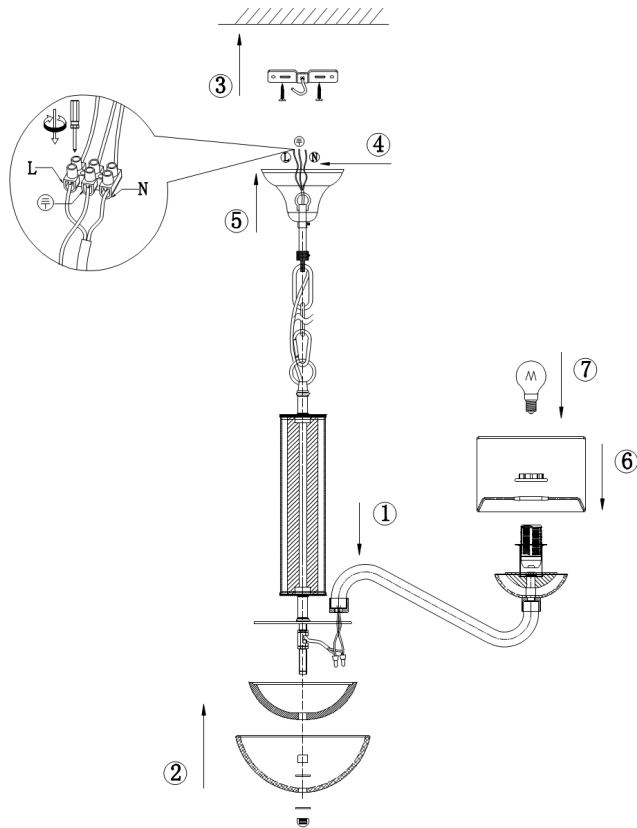

# Instruction

Collection: ELEGANT  
Series: MARYLAND  
Model: ARM526PL-06GR  
Ceiling

  
6 x E14 (40W)

**MAYTONI**  
DECORATIVE LIGHTING

[www.maytoni.de](http://www.maytoni.de)