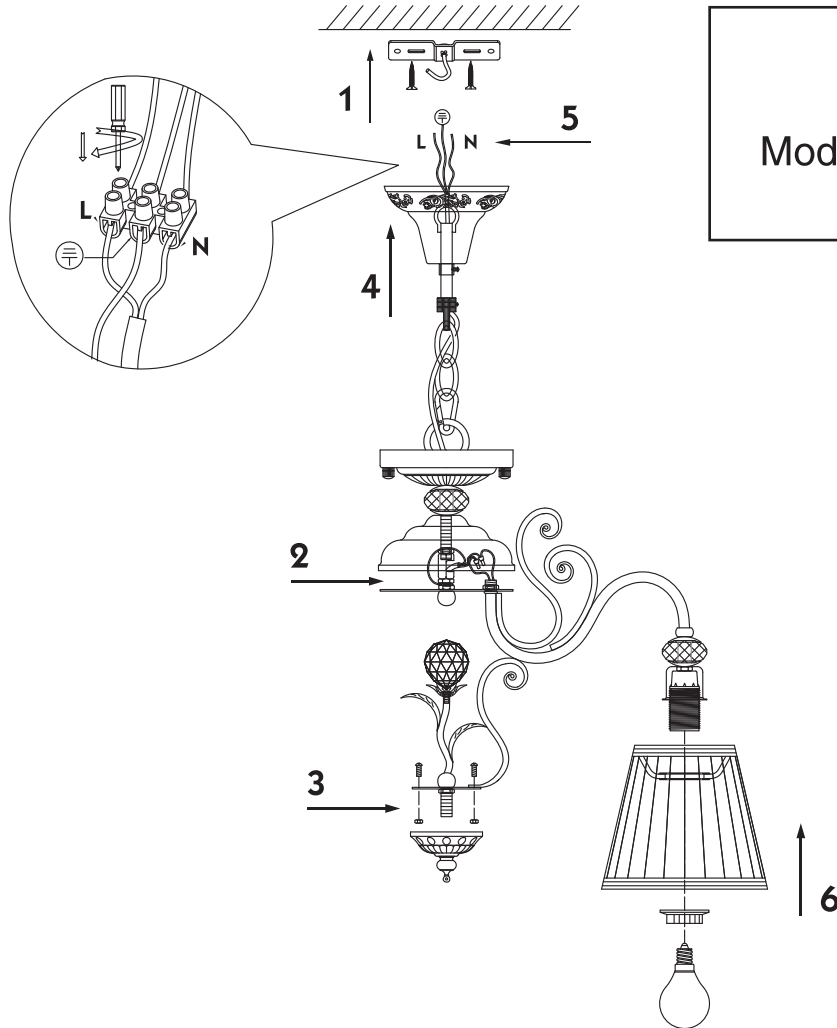

Instruction

Collection: Elegant
Series: Vintage
Model: ARM420-05-G
Suspended

 – Suspended

5 x E14 (40w)

MAYTONI
DECORATIVE LIGHTING
www.maytoni.de