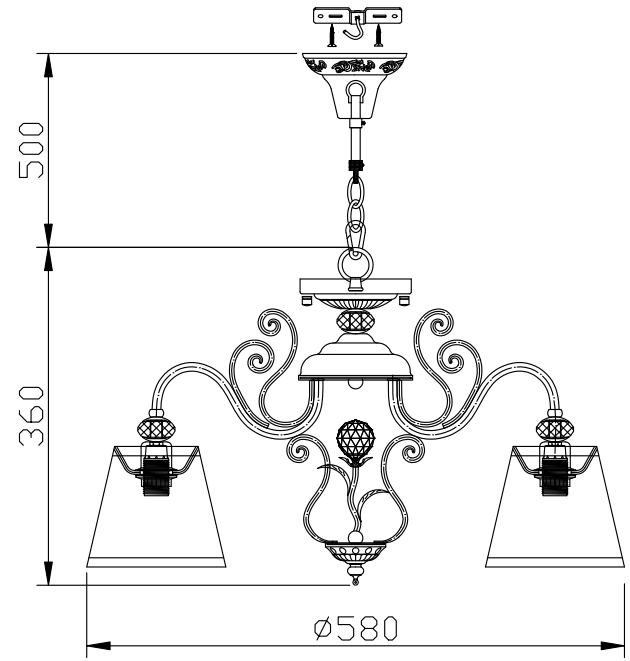

Instruction

Collection: Elegant
Series: Vintage
Model: ARM420-05-G
Suspended

 – Suspended

5 x E14 (40w)

MAYTONI
DECORATIVE LIGHTING
www.maytoni.de