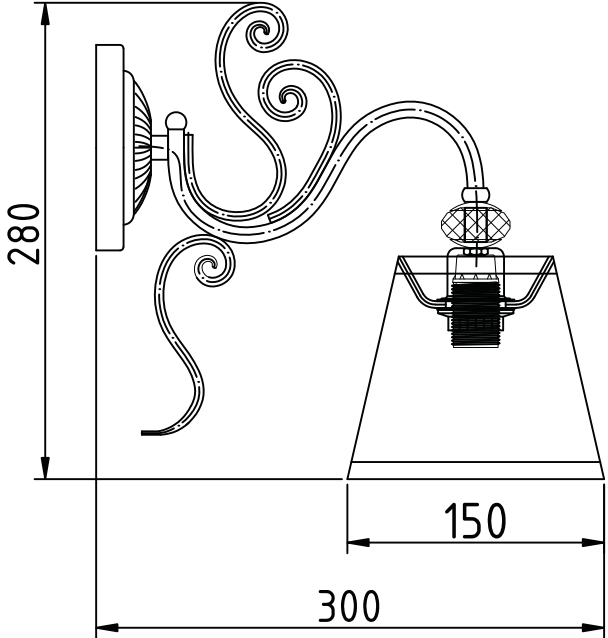

Instruction

Collection: Elegant
Series: Vintage
Model: ARM420-01-G
Wall-mounted

- Wall-mounted

1 x E14 (40w)

MAYTONI
DECORATIVE LIGHTING

www.maytoni.de