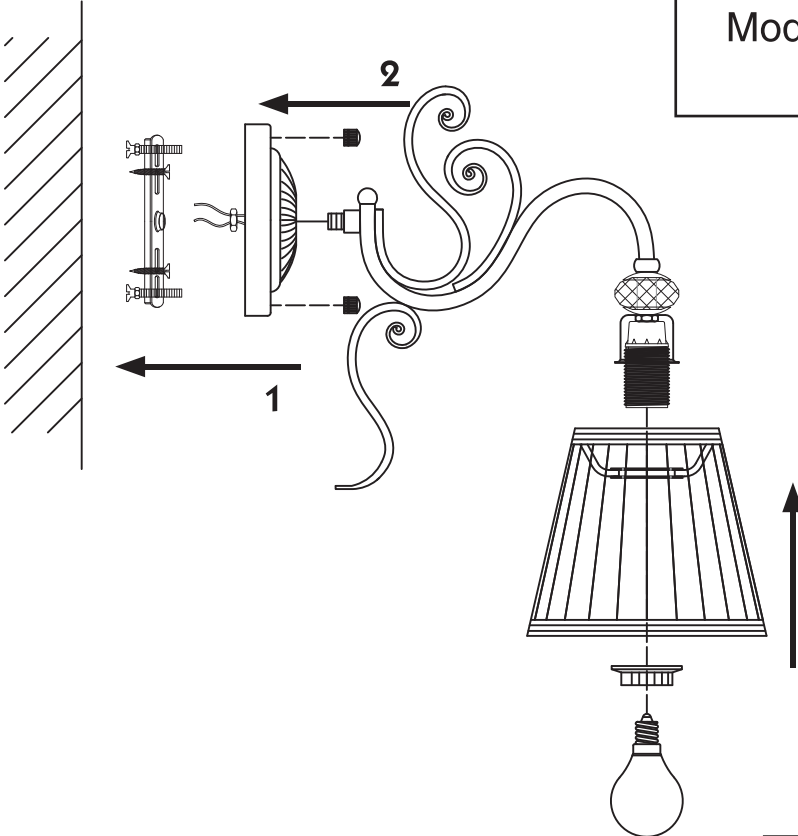

Instruction

Collection: Elegant
Series: Vintage
Model: ARM420-01-G
Wall-mounted

- Wall-mounted

1 x E14 (40w)

MAYTONI
DECORATIVE LIGHTING

www.maytoni.de