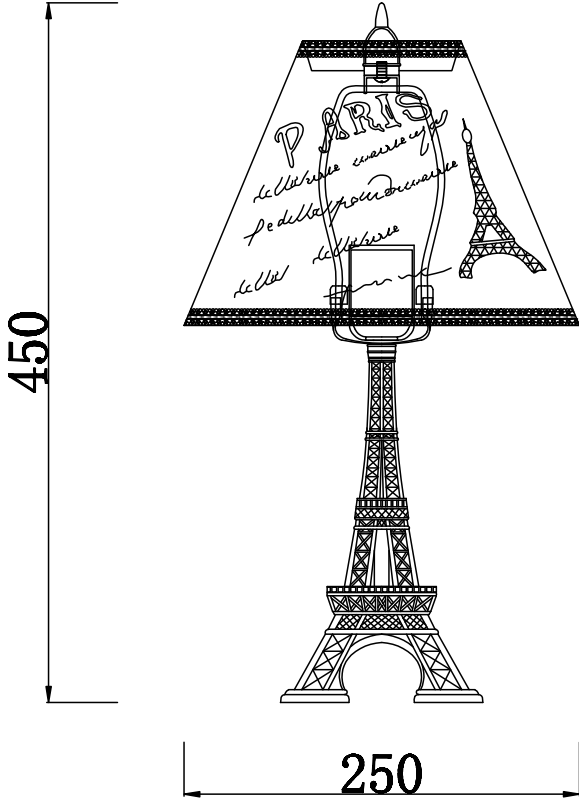

Instruction

Collection: Elegant
Series: Paris
Model: ARM402-22-W
Mobile

1

1 x E27 (40w)

MAYTONI
DECORATIVE LIGHTING

www.maytoni.de