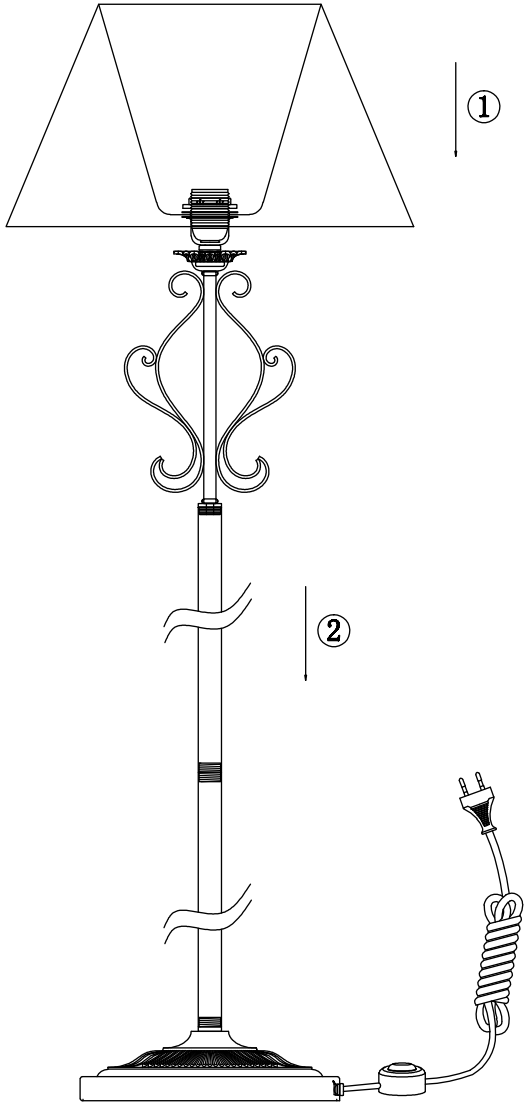

Instruction

Collection: Elegant
Series: Paris
Model: ARM402-11-W
Mobile

I – Mobile

1 x E27 (40w)

MAYTONI
DECORATIVE LIGHTING
www.maytoni.de