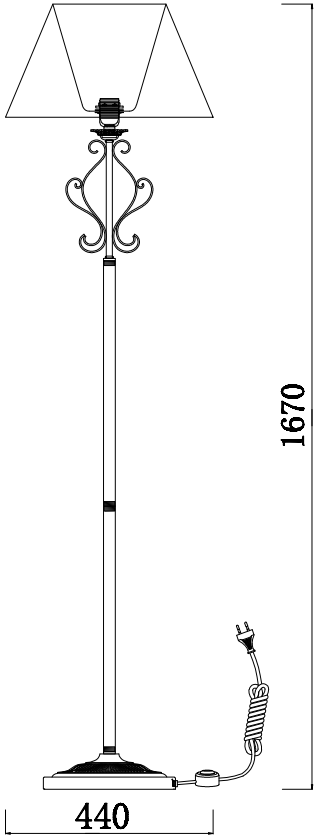

Instruction

Collection: Elegant
Series: Paris
Model: ARM402-11-W
Mobile

I – Mobile

1 x E27 (40w)

MAYTONI
DECORATIVE LIGHTING
www.maytoni.de