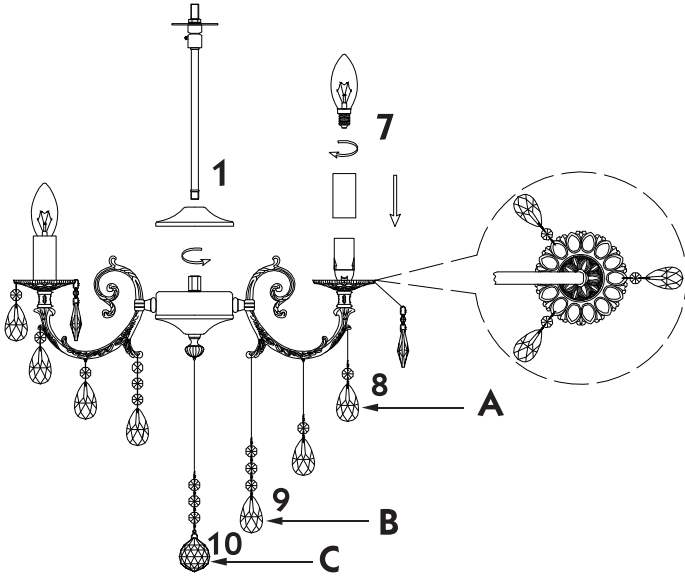

Instruction

Collection: Elegant
 Series: Filomena
 Model: ARM390-55-W
 Ceiling

A = 25
 B = 5
 C = 1

5 x E14 (40w)

MAYTONI
 DECORATIVE LIGHTING

www.maytoni.de