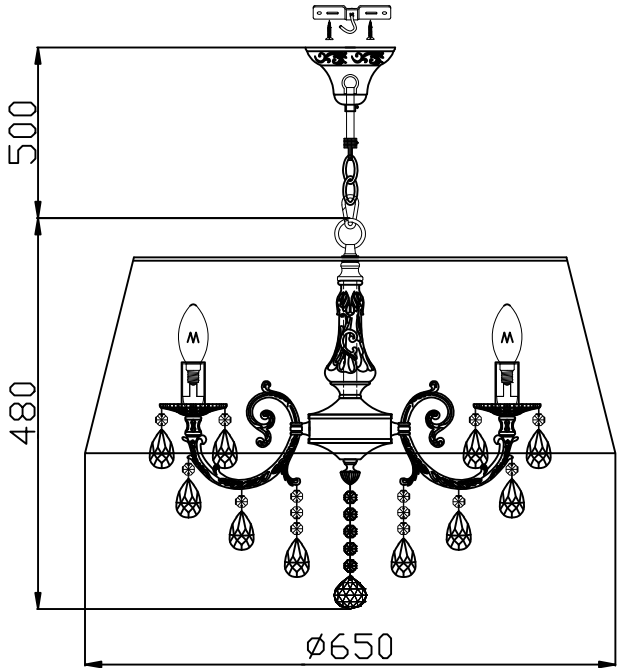

Instruction

Collection: Elegant
 Series: Filomena
 Model: ARM390-55-W
 Ceiling

A = 25
 B = 5
 C = 1

5 x E14 (40w)

MAYTONI
 DECORATIVE LIGHTING

www.maytoni.de