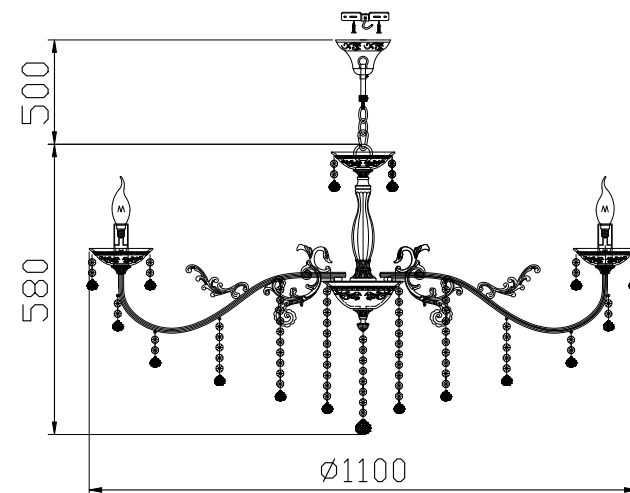

Instruction

Collection: Elegant
 Series: Bellona
 Model: ARM386-12-W
 Suspended

- A = 4
- B = 48
- C = 12
- D = 12
- E = 12
- F = 12
- G = 6
- H = 1

12 x E14 (60w)

MAYTONI
 DECORATIVE LIGHTING

www.maytoni.de