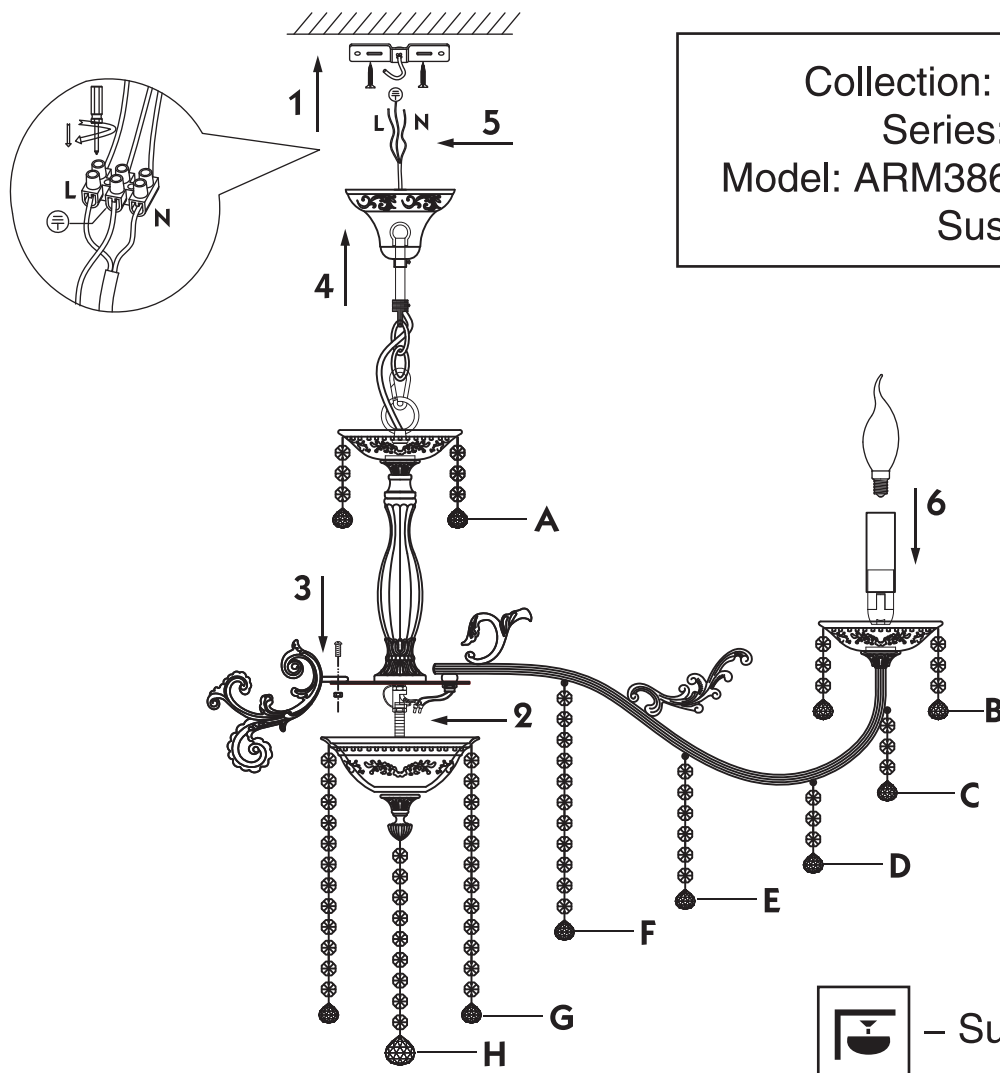

Instruction

Collection: Elegant
 Series: Bellona
 Model: ARM386-12-W
 Suspended

- A = 4
- B = 48
- C = 12
- D = 12
- E = 12
- F = 12
- G = 6
- H = 1

12 x E14 (60w)

MAYTONI
 DECORATIVE LIGHTING

www.maytoni.de