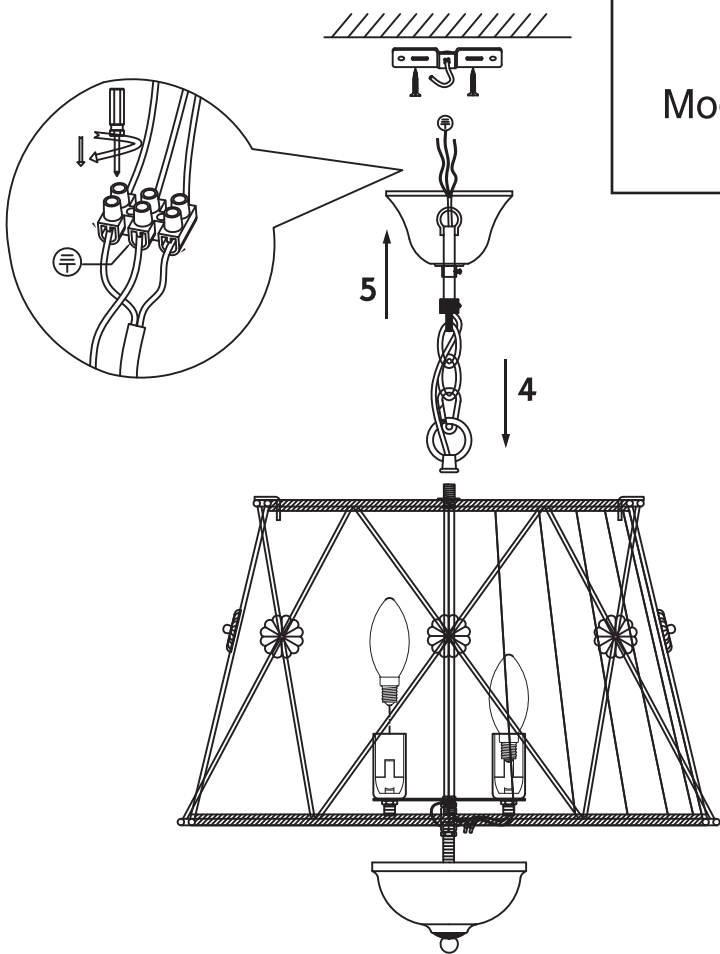

Instruction

Collection: Elegant
Series: Lea
Model: ARM369-33-G
Ceiling

3 x E14 (40w)

MAYTONI
DECORATIVE LIGHTING

www.maytoni.de