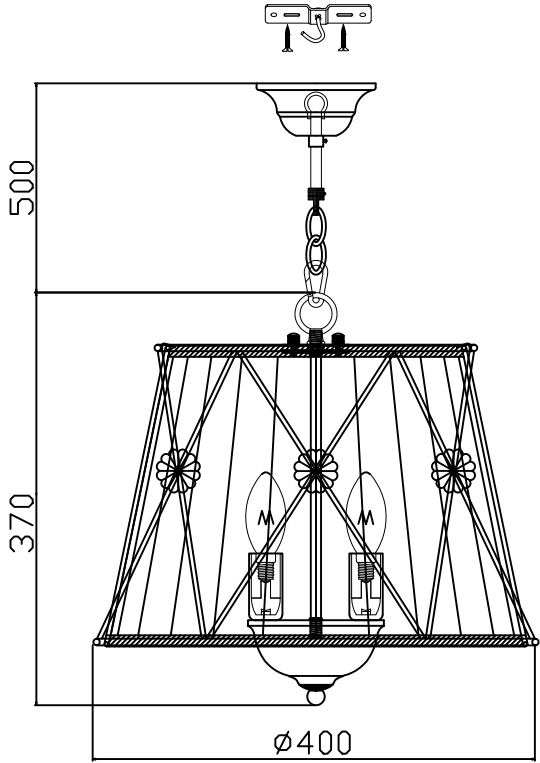

Instruction

Collection: Elegant
Series: Lea
Model: ARM369-33-G
Ceiling

3 x E14 (40w)

MAYTONI
DECORATIVE LIGHTING

www.maytoni.de