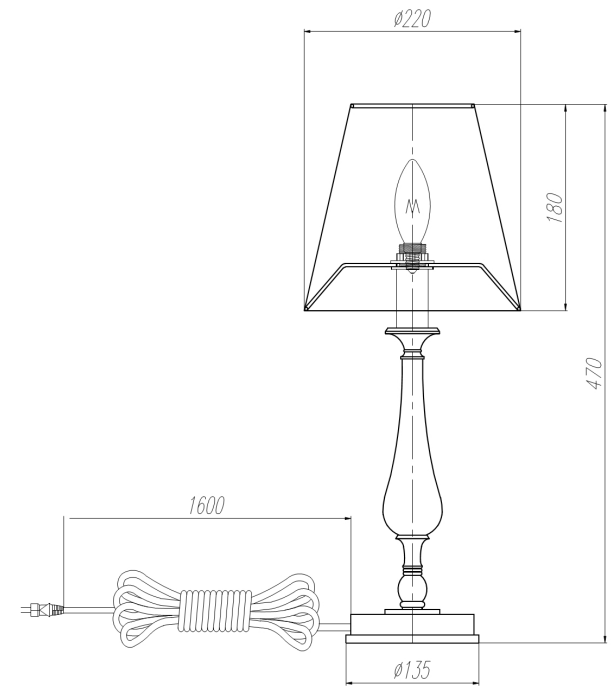

Instruction

Collection: ELEGANT
Series: REBECCA
Model: ARM355-TL-01-GR
Mobile

- Mobile

1 x E14 (40W)

MAYTONI
DECORATIVE LIGHTING

www.maytoni.de