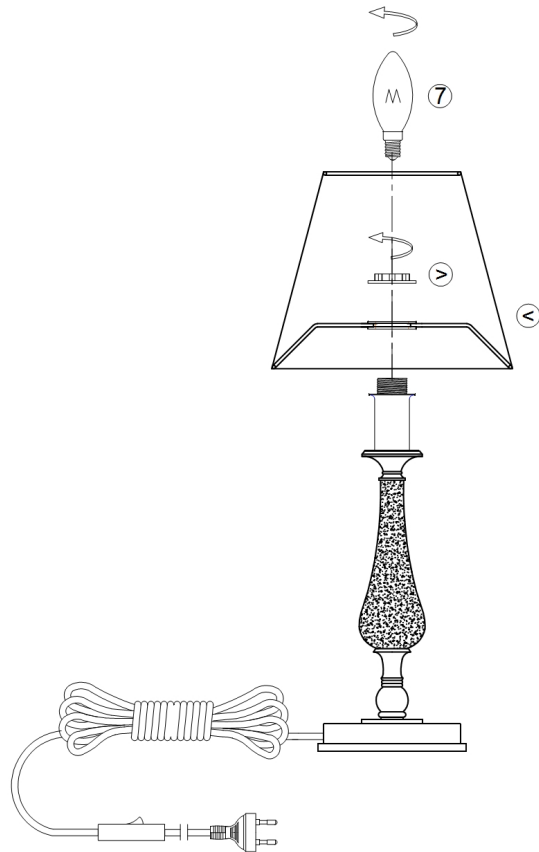

Instruction

Collection: ELEGANT
Series: REBECCA
Model: ARM355-TL-01-GR
Mobile

- Mobile

1 x E14 (40W)

MAYTONI
DECORATIVE LIGHTING

www.maytoni.de