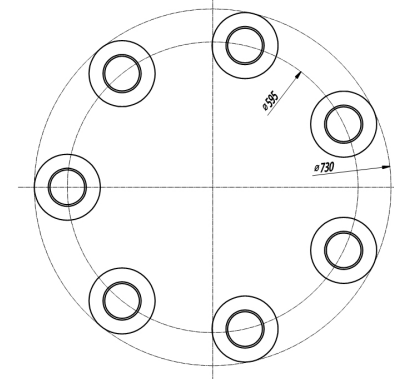

Instruction

Collection: ELEGANT
Series: REBECCA
Model: ARM355-PL-07-GR
Ceiling

- Ceiling

7 x E14 (40W)

MAYTONI
DECORATIVE LIGHTING

www.maytoni.de