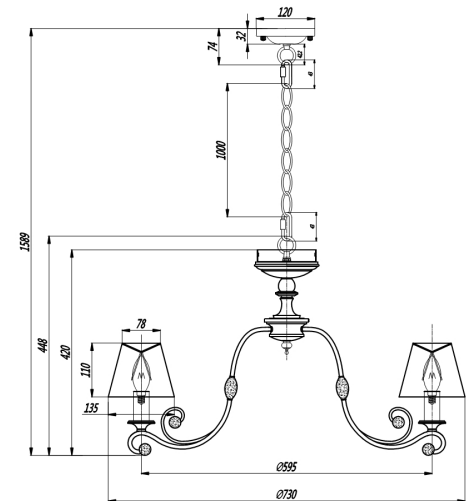

Instruction

Collection: ELEGANT
Series: REBECCA
Model: ARM355-PL-07-GR
Ceiling

- Ceiling

7 x E14 (40W)

MAYTONI
DECORATIVE LIGHTING

www.maytoni.de