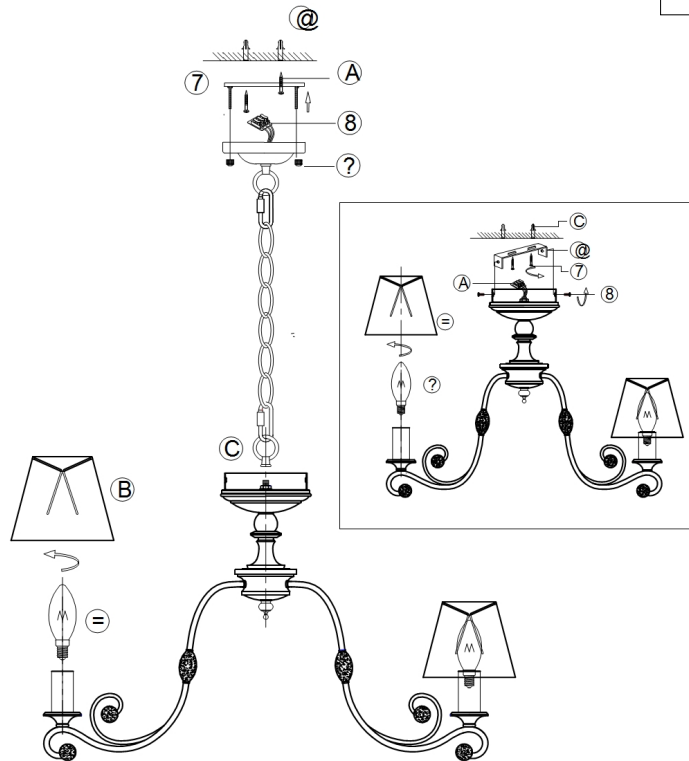

Instruction

Collection: ELEGANT
Series: REBECCA
Model: ARM355-PL-07-GR
Ceiling

- Ceiling

7 x E14 (40W)

MAYTONI
DECORATIVE LIGHTING

www.maytoni.de