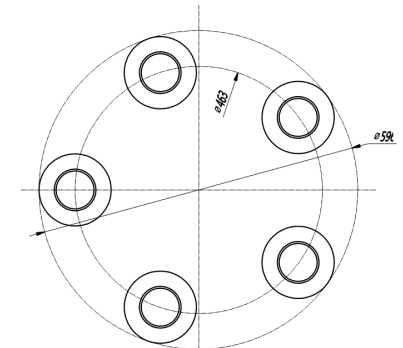

# Instruction

Collection: ELEGANT  
Series: REBECCA  
Model: ARM355-PL-05-GR  
Ceiling

- Ceiling

5 x E14 (40W)

**MAYTONI**  
DECORATIVE LIGHTING

[www.maytoni.de](http://www.maytoni.de)