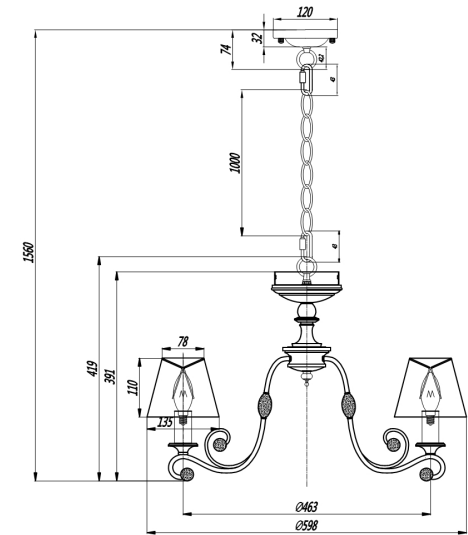

# Instruction

Collection: ELEGANT  
Series: REBECCA  
Model: ARM355-PL-05-GR  
Ceiling

- Ceiling

5 x E14 (40W)

**MAYTONI**  
DECORATIVE LIGHTING

[www.maytoni.de](http://www.maytoni.de)