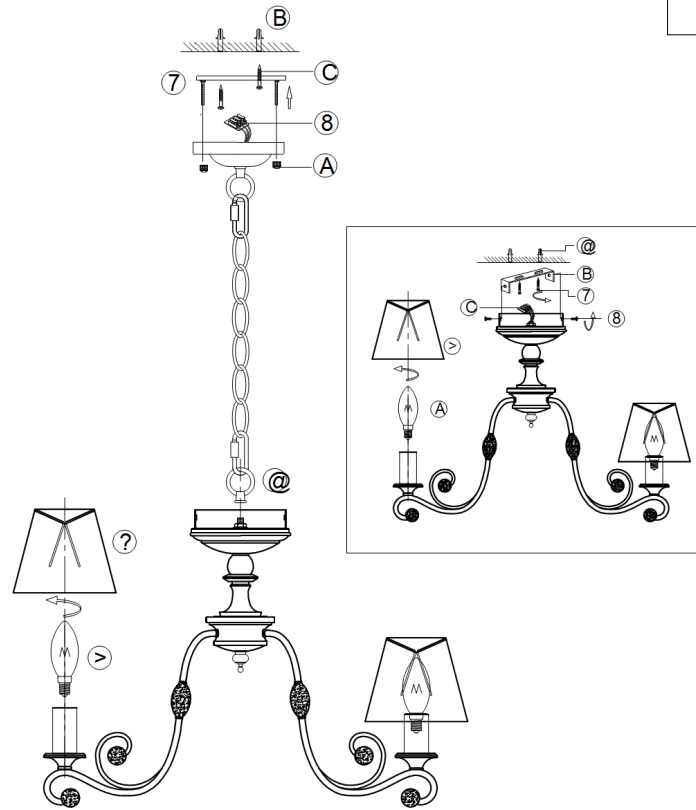

# Instruction

Collection: ELEGANT  
Series: REBECCA  
Model: ARM355-PL-05-GR  
Ceiling

- Ceiling

5 x E14 (40W)

**MAYTONI**  
DECORATIVE LIGHTING

[www.maytoni.de](http://www.maytoni.de)