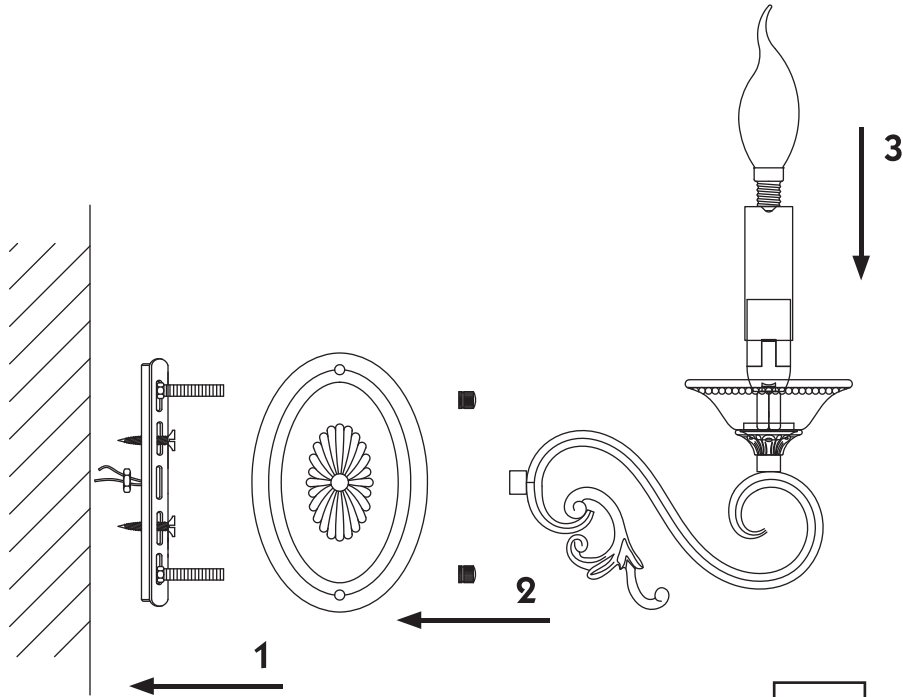

Instruction

Collection: Elegant
Series: Perla
Model: ARM337-02-R
Wall-mounted

– Wall-mounted

2 x E14 (60w)

MAYTONI
DECORATIVE LIGHTING

www.maytoni.de