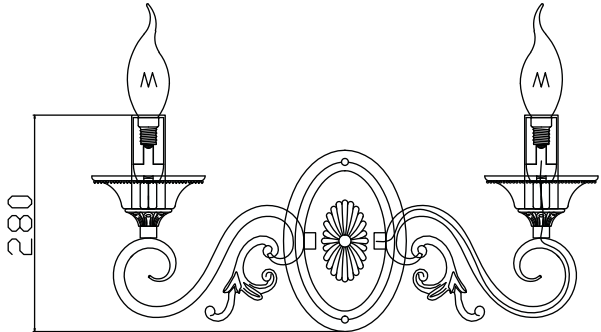

Instruction

Collection: Elegant
Series: Perla
Model: ARM337-02-R
Wall-mounted

– Wall-mounted

2 x E14 (60w)

MAYTONI
DECORATIVE LIGHTING

www.maytoni.de