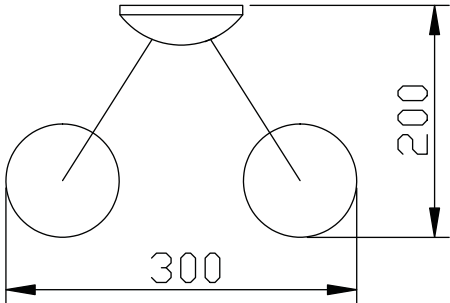

Instruction

Collection: Elegant
Series: Perla
Model: ARM337-02-R
Wall-mounted

– Wall-mounted

2 x E14 (60w)

MAYTONI
DECORATIVE LIGHTING

www.maytoni.de