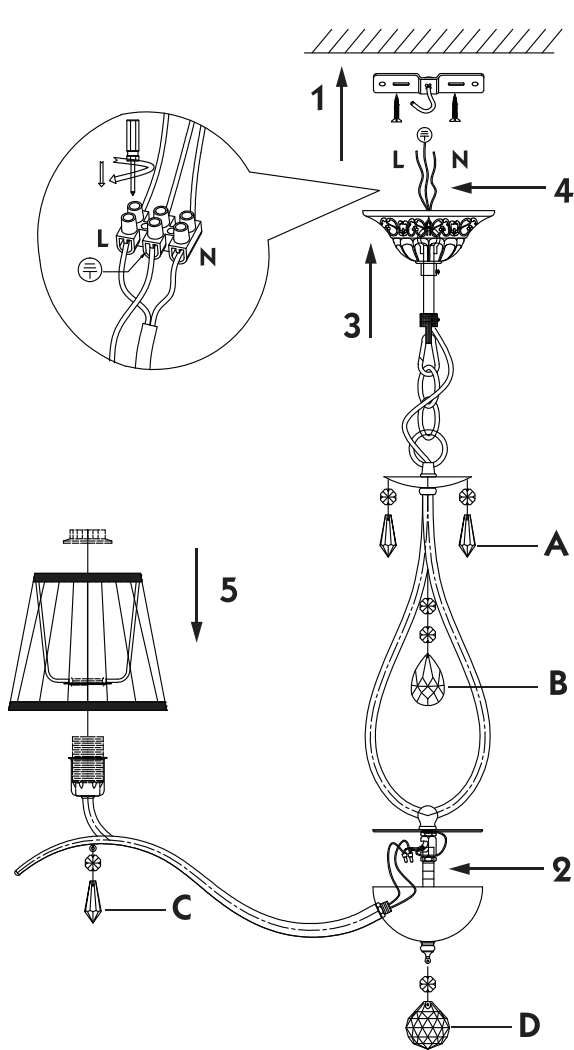

Instruction

Collection: Modern
Series: Talia
Model: ARM334-08-N
Suspended

A = 4
B = 1
C = 8
D = 1

8 x E14 (40w)

MAYTONI
DECORATIVE LIGHTING
www.maytoni.de