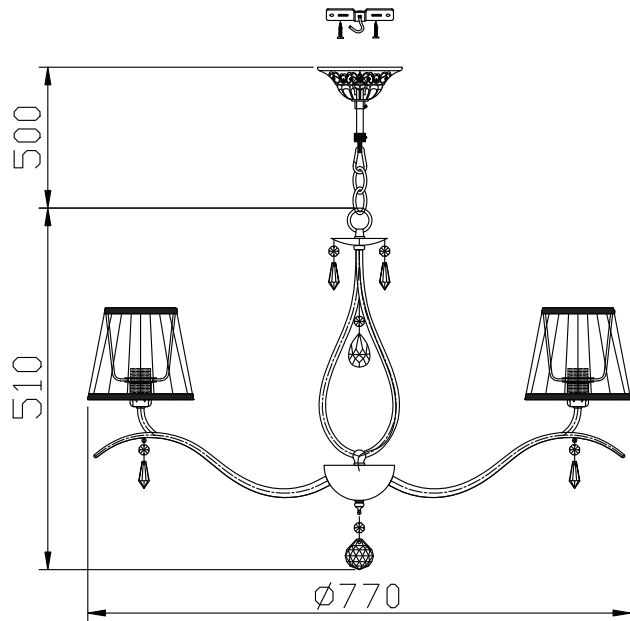

Instruction

Collection: Modern
Series: Talia
Model: ARM334-08-N
Suspended

A = 4
B = 1
C = 8
D = 1

8 x E14 (40w)

MAYTONI
DECORATIVE LIGHTING
www.maytoni.de