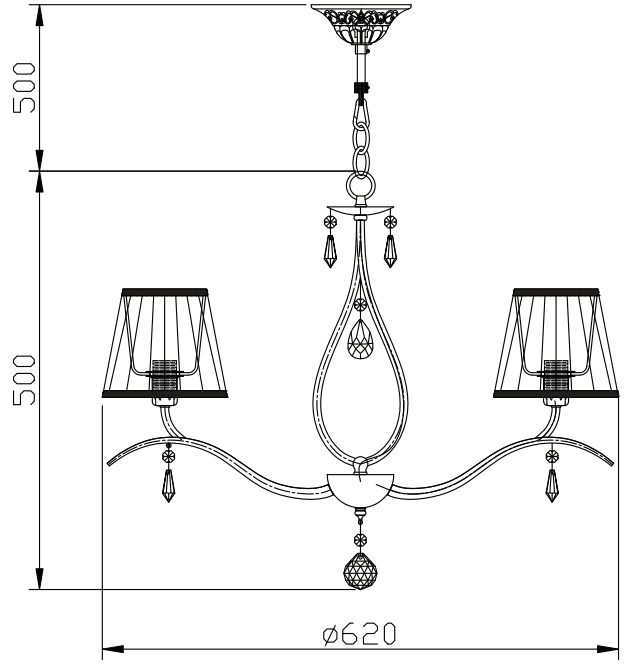

# Instruction

Collection: Modern  
Series: Talia  
Model: ARM334-05-N  
Suspended

A = 4  
B = 1  
C = 5  
D = 1

- Suspended

  
5 x E14 (40w)

**MAYTONI**  
DECORATIVE LIGHTING  
[www.maytoni.de](http://www.maytoni.de)