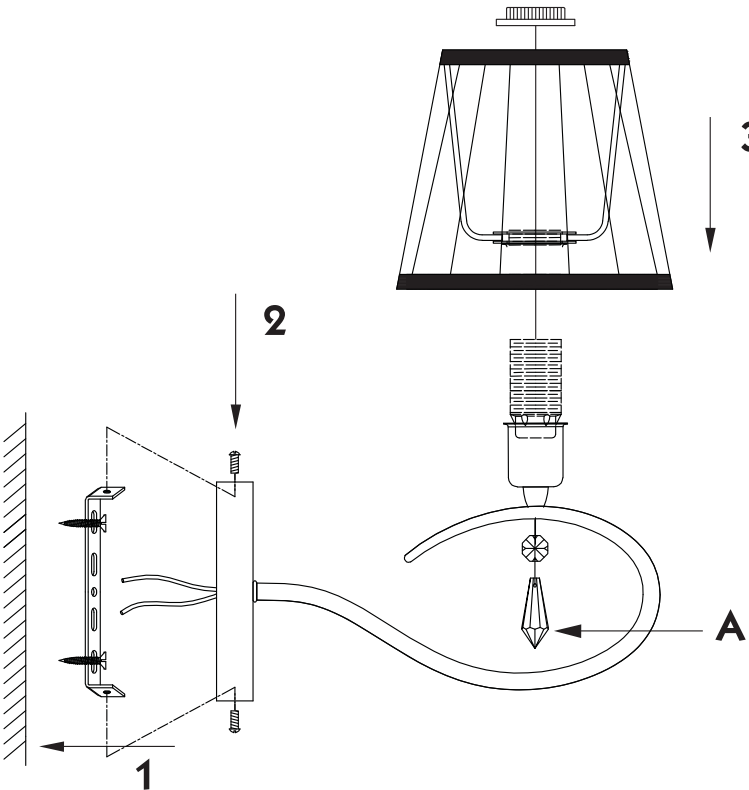

# Instruction

Collection: Modern  
Series: Talia  
Model: ARM334-01-N  
Wall-mounted

A = 1

1 x E14 (40w)

**MAYTONI**  
DECORATIVE LIGHTING

[www.maytoni.de](http://www.maytoni.de)