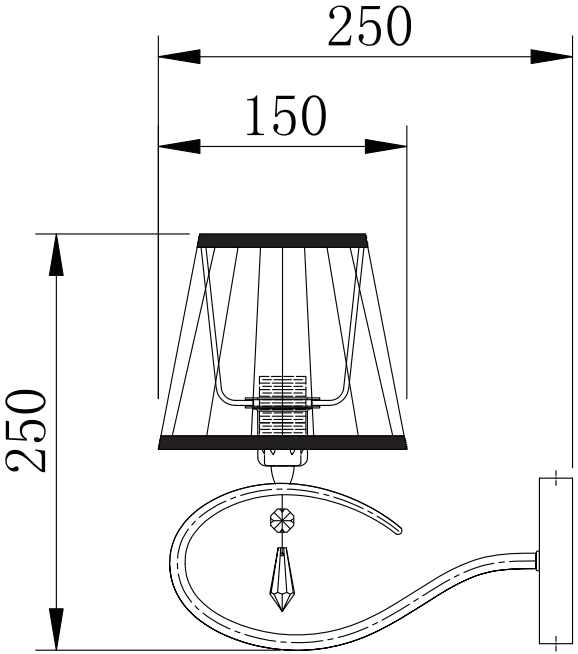

# Instruction

Collection: Modern  
Series: Talia  
Model: ARM334-01-N  
Wall-mounted

A = 1

1 x E14 (40w)

**MAYTONI**  
DECORATIVE LIGHTING

[www.maytoni.de](http://www.maytoni.de)