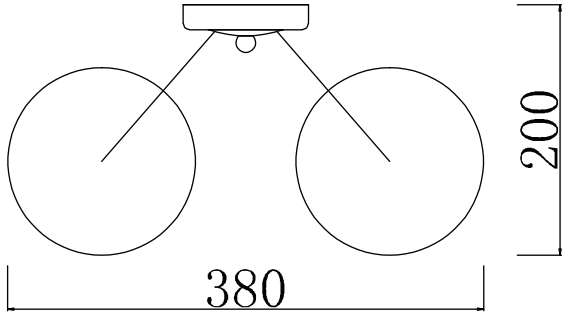

# Instruction

Collection: Elegant  
Series: Lolita  
Model: ARM305-02-W  
Wall Lamps

– Wall Lamps

2 x E14 (40w)

**MAYTONI**  
DECORATIVE LIGHTING

[www.maytoni.de](http://www.maytoni.de)