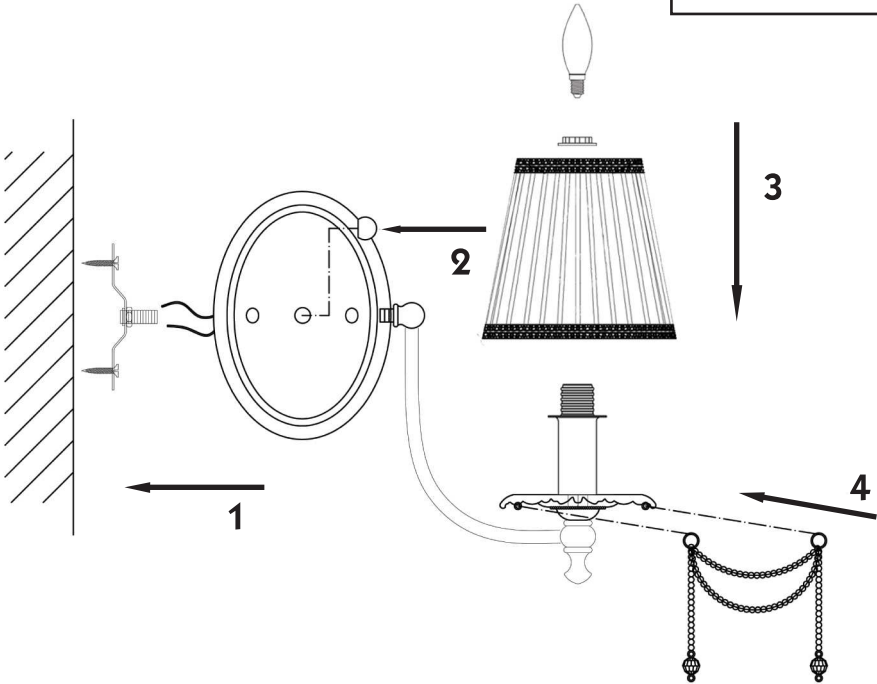

# Instruction

Collection: Elegant  
Series: Lolita  
Model: ARM305-02-W  
Wall Lamps

– Wall Lamps

2 x E14 (40w)

**MAYTONI**  
DECORATIVE LIGHTING

[www.maytoni.de](http://www.maytoni.de)