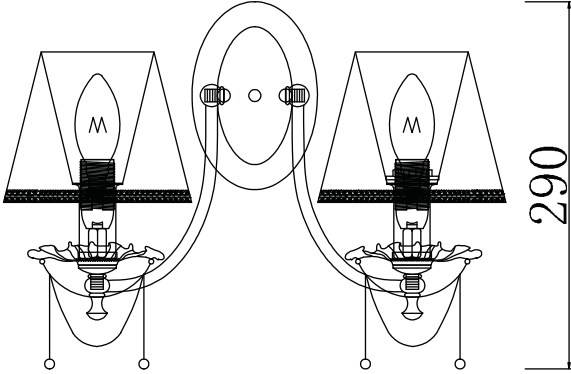

# Instruction

Collection: Elegant  
Series: Lolita  
Model: ARM305-02-W  
Wall Lamps

– Wall Lamps

2 x E14 (40w)

**MAYTONI**  
DECORATIVE LIGHTING

[www.maytoni.de](http://www.maytoni.de)