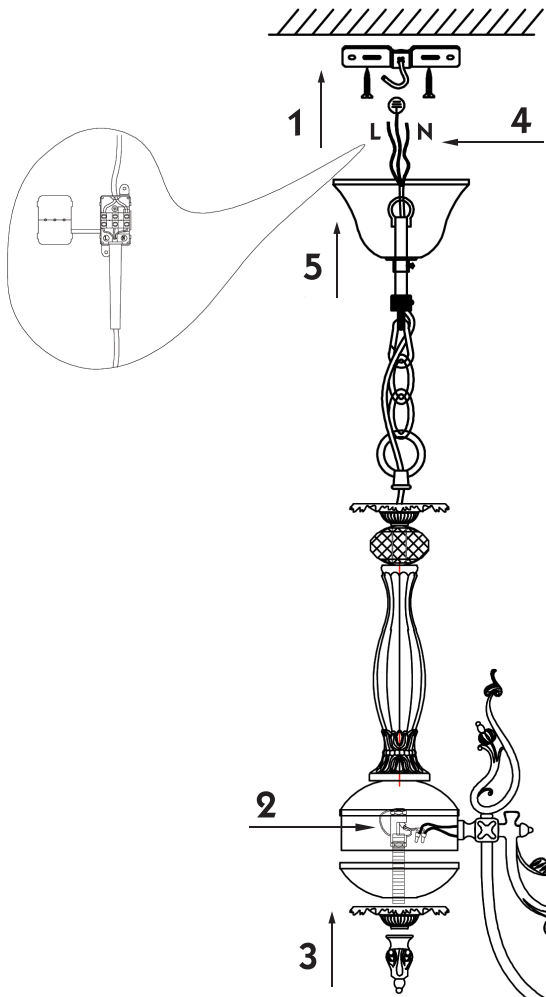

# Instruction

Collection: Elegant  
Series: Latona  
Model: ARM301-08-R  
Suspended

A = 32

 – Suspended

  
8 x E14 (40w)

**MAYTONI**  
DECORATIVE LIGHTING

[www.maytoni.de](http://www.maytoni.de)