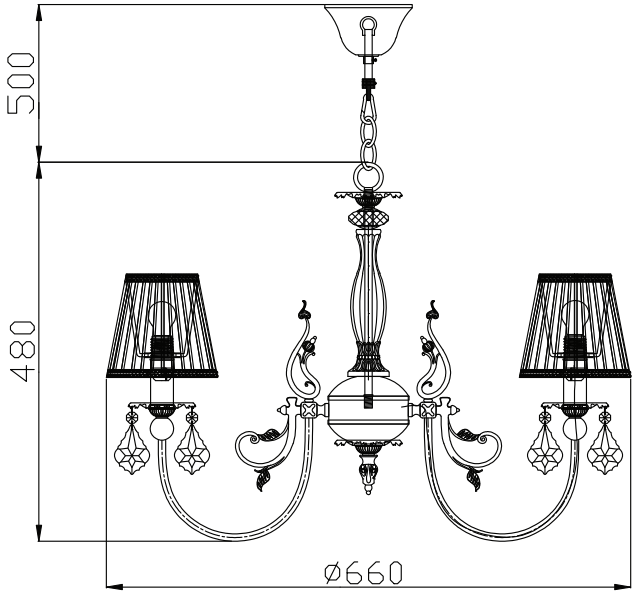

# Instruction

Collection: Elegant  
Series: Latona  
Model: ARM301-08-R  
Suspended

A = 32

 – Suspended

  
8 x E14 (40w)

**MAYTONI**  
DECORATIVE LIGHTING

[www.maytoni.de](http://www.maytoni.de)