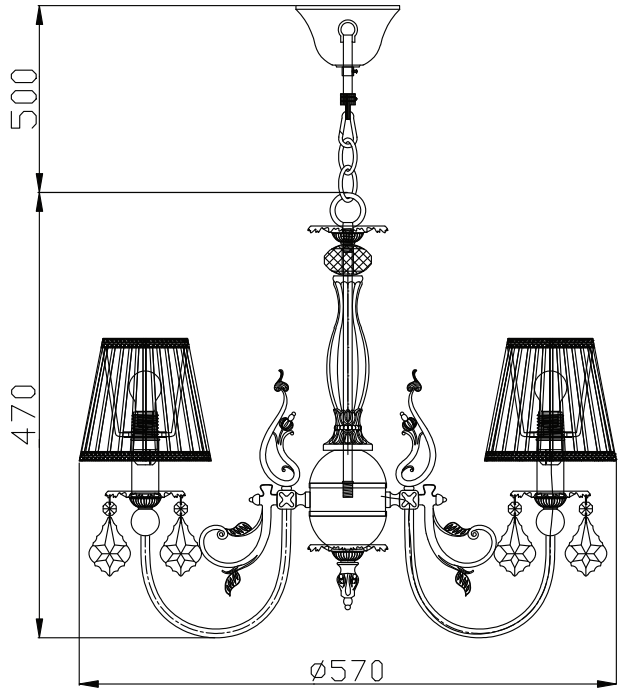

Instruction

Collection: Elegant
Series: Latona
Model: ARM301-06-R
Suspended

A = 24

- Suspended

6 x E14 (40w)

MAYTONI
DECORATIVE LIGHTING

www.maytoni.de