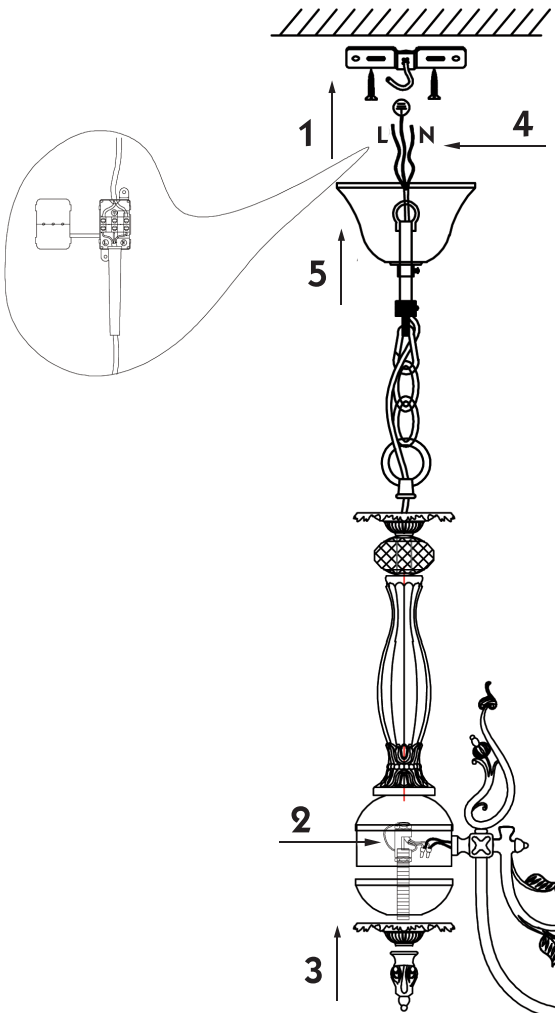

Instruction

Collection: Elegant
Series: Latona
Model: ARM301-06-R
Suspended

A = 24

- Suspended

6 x E14 (40w)

MAYTONI
DECORATIVE LIGHTING

www.maytoni.de