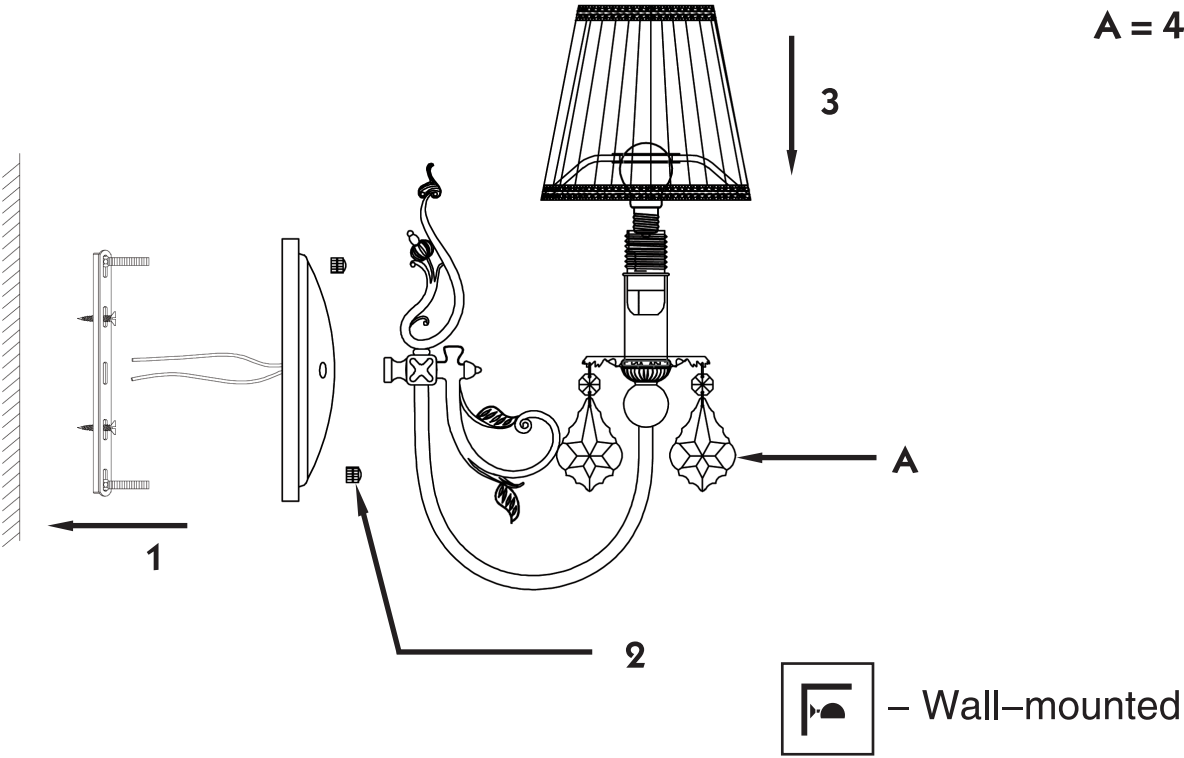

Instruction

Collection: Elegant
Series: Latona
Model: ARM301-01-R
Wall-mounted

– Wall-mounted

1 x E14 (40w)

MAYTONI
DECORATIVE LIGHTING

www.maytoni.de