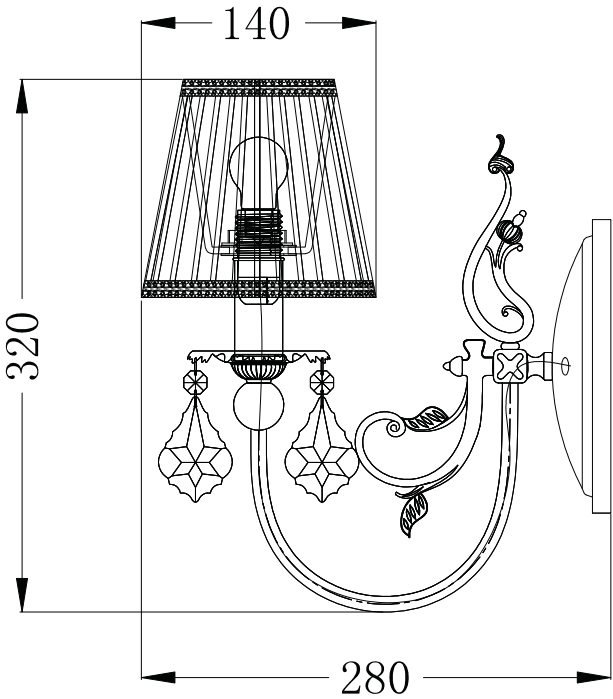

Instruction

Collection: Elegant
Series: Latona
Model: ARM301-01-R
Wall-mounted

– Wall-mounted

1 x E14 (40w)

MAYTONI
DECORATIVE LIGHTING

www.maytoni.de