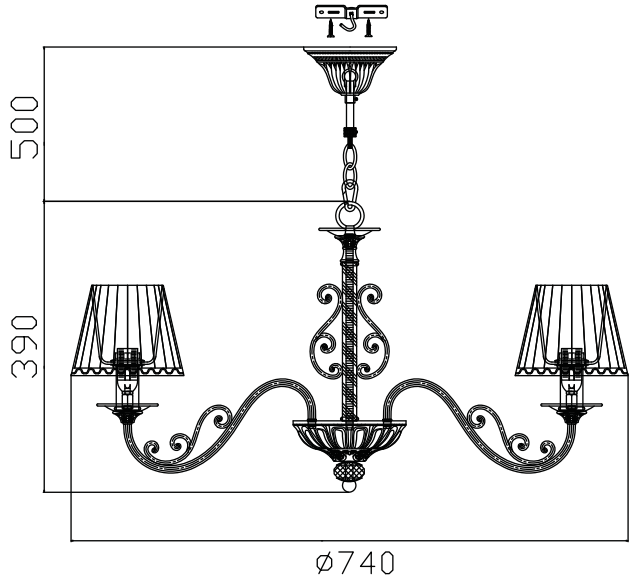

Instruction

Collection: Elegant
Series: Sunrise
Model: ARM290-07-W
Suspended

7 x E14 (40w)

MAYTONI
DECORATIVE LIGHTING

www.maytoni.de