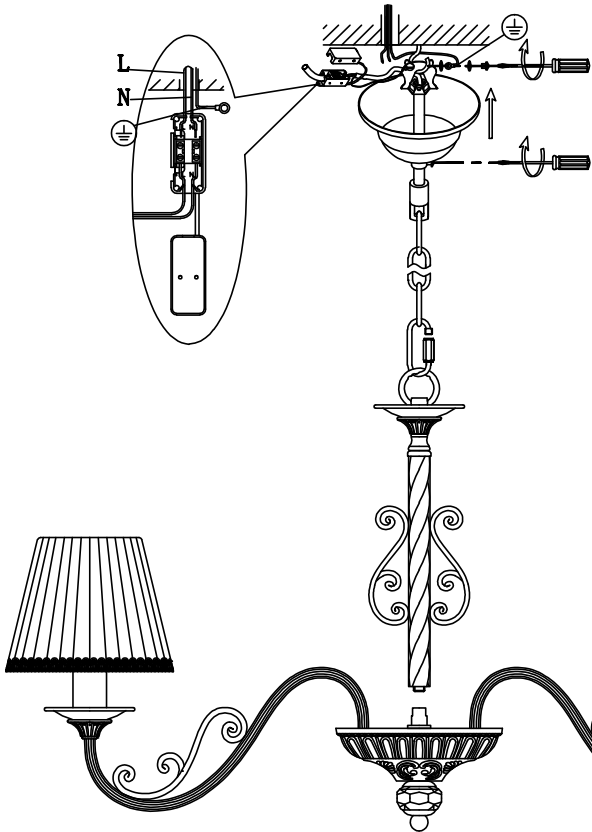

Instruction

Collection: Elegant
Series: Sunrise
Model: ARM290-07-W
Suspended

7 x E14 (40w)

MAYTONI
DECORATIVE LIGHTING

www.maytoni.de