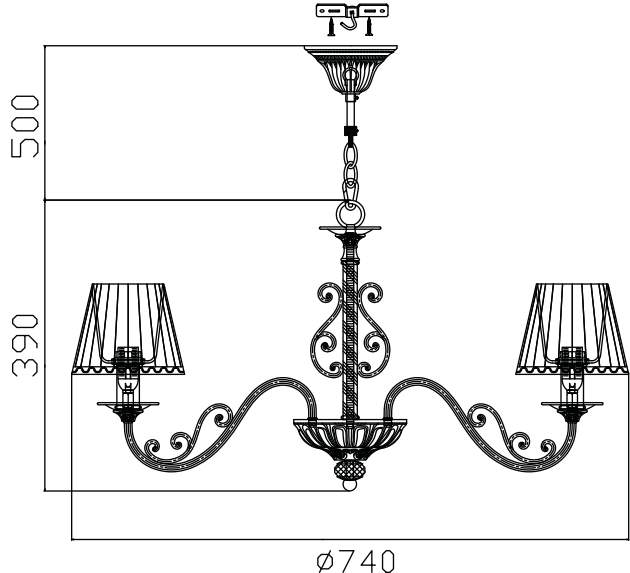

Instruction

Collection: Elegant
Series: Sunrise
Model: ARM290-07-G
Suspended

7 x E14 (40w)

MAYTONI
DECORATIVE LIGHTING
www.maytoni.de