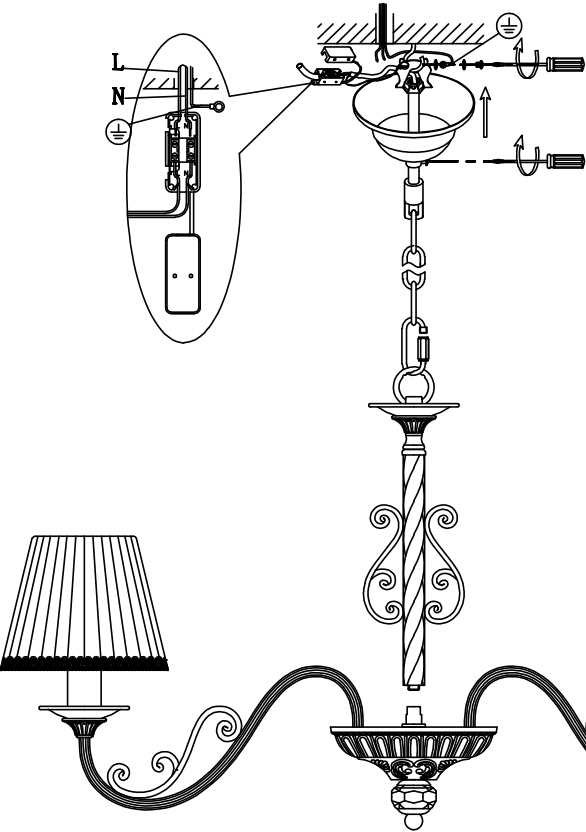

Instruction

Collection: Elegant
Series: Sunrise
Model: ARM290-07-G
Suspended

7 x E14 (40w)

MAYTONI
DECORATIVE LIGHTING
www.maytoni.de