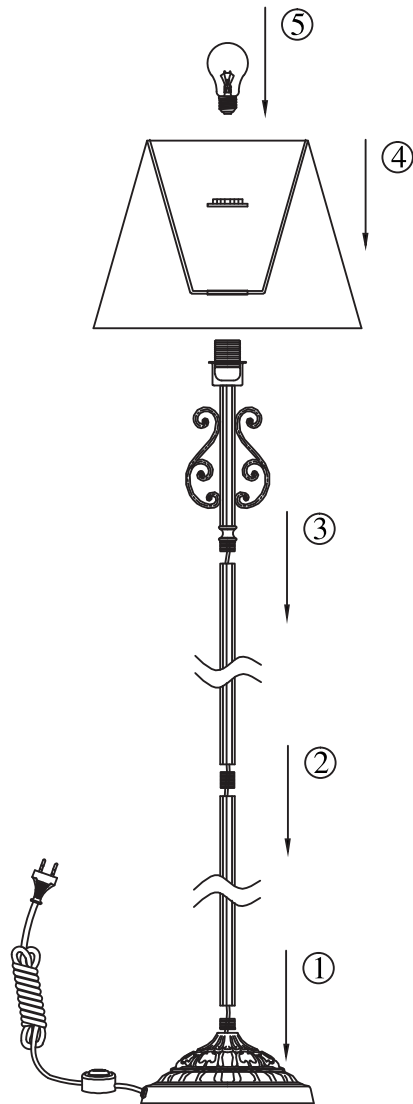

Instruction

Collection: Elegant
Series: Sunrise
Model: ARM290-00-W
Mobile

I – Mobile

1 x E27 (40w)

MAYTONI
DECORATIVE LIGHTING

www.maytoni.de