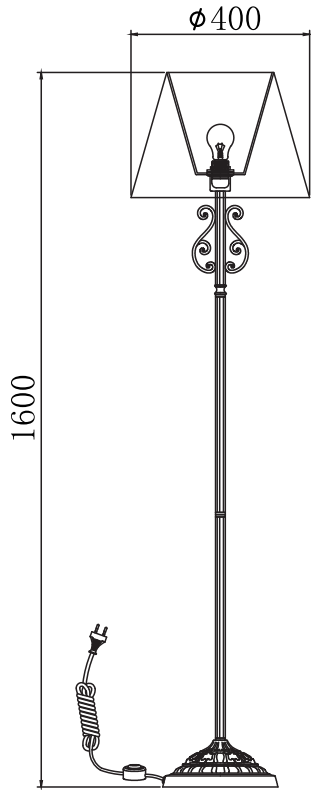

Instruction

Collection: Elegant
Series: Sunrise
Model: ARM290-00-W
Mobile

I – Mobile

1 x E27 (40w)

MAYTONI
DECORATIVE LIGHTING

www.maytoni.de