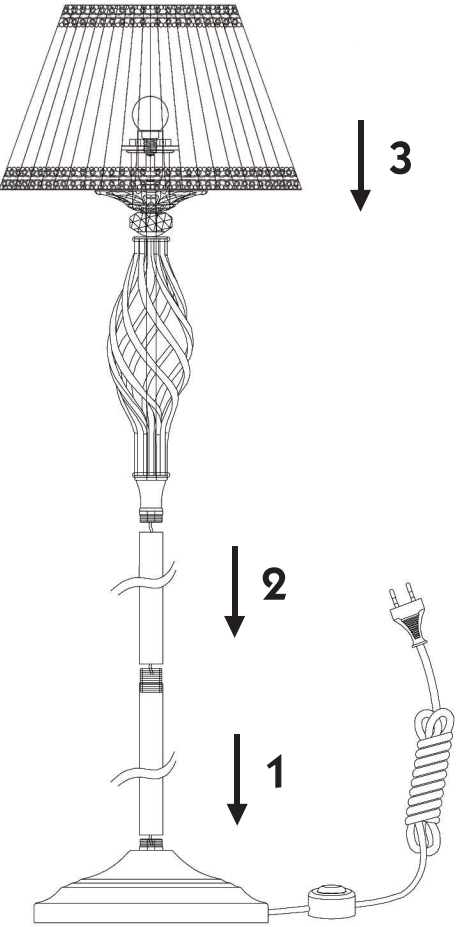

Instruction

Collection: Elegant
Series: Grace
Model: ARM247-11-R
Mobile

I – Mobile

1 x E14 (40w)

MAYTONI
DECORATIVE LIGHTING

www.maytoni.de