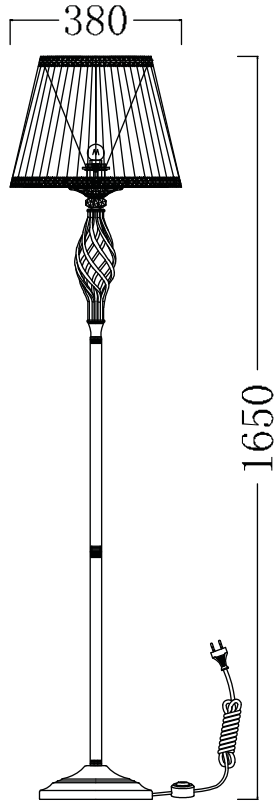

Instruction

Collection: Elegant
Series: Grace
Model: ARM247-11-R
Mobile

I – Mobile

1 x E14 (40w)

MAYTONI
DECORATIVE LIGHTING

www.maytoni.de