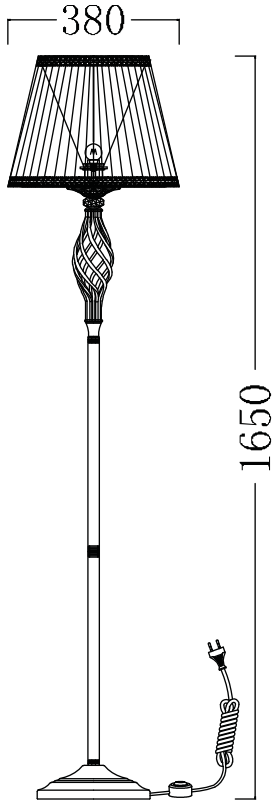

# Instruction

Collection: Elegant  
Series: Grace  
Model: ARM247-11-G  
Mobile

**I** – Mobile

  
1 x E14 (40w)

**MAYTONI**  
DECORATIVE LIGHTING

[www.maytoni.de](http://www.maytoni.de)