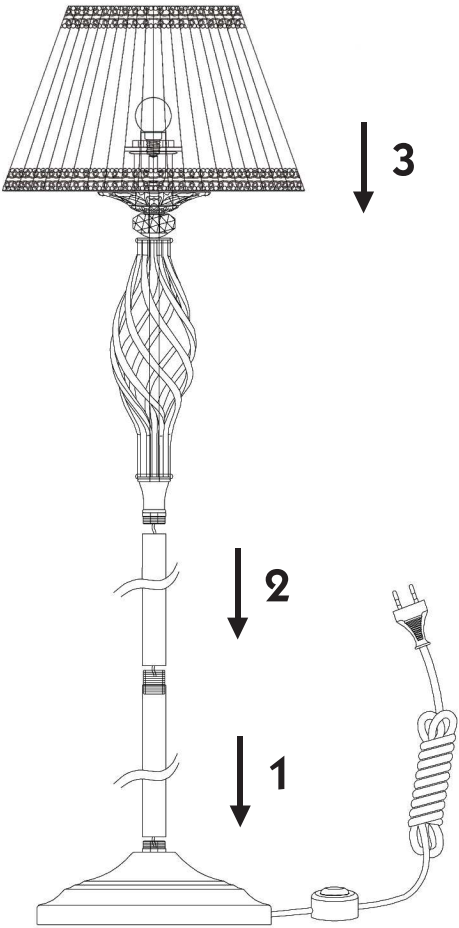

# Instruction

Collection: Elegant  
Series: Grace  
Model: ARM247-11-G  
Mobile

**I** – Mobile

  
1 x E14 (40w)

**MAYTONI**  
DECORATIVE LIGHTING

[www.maytoni.de](http://www.maytoni.de)