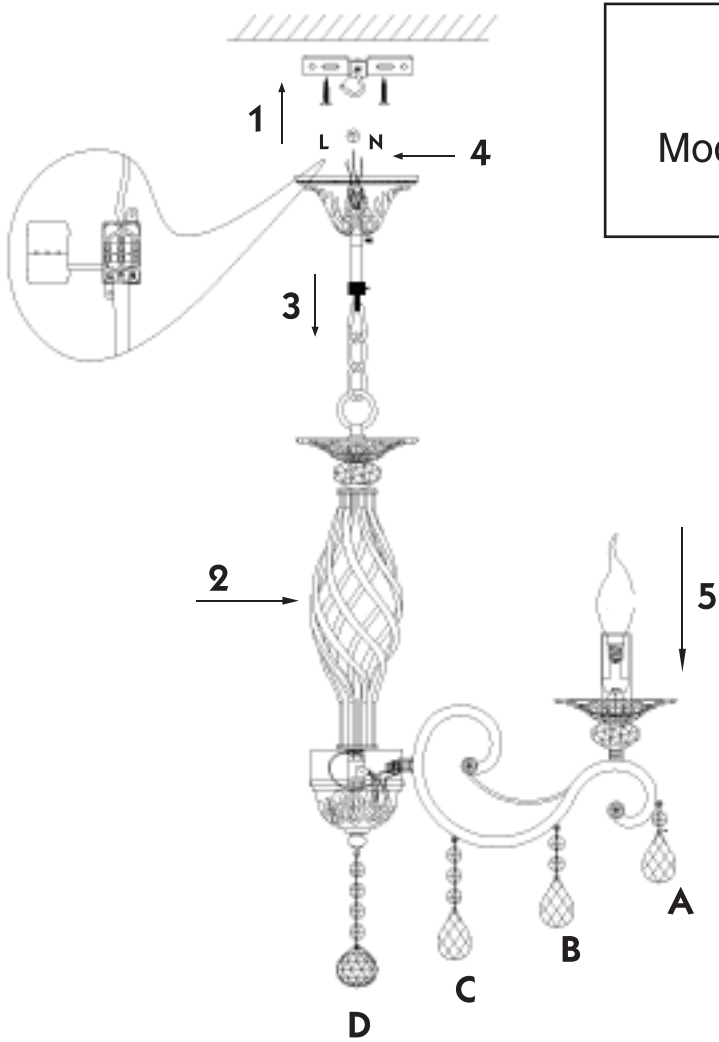

Instruction

Collection: Elegant
Series: Grace
Model: ARM247-06-R
Suspended

A = 6
B = 6
C = 6
D = 1

6 x E14 (60w)

MAYTONI
DECORATIVE LIGHTING
www.maytoni.de