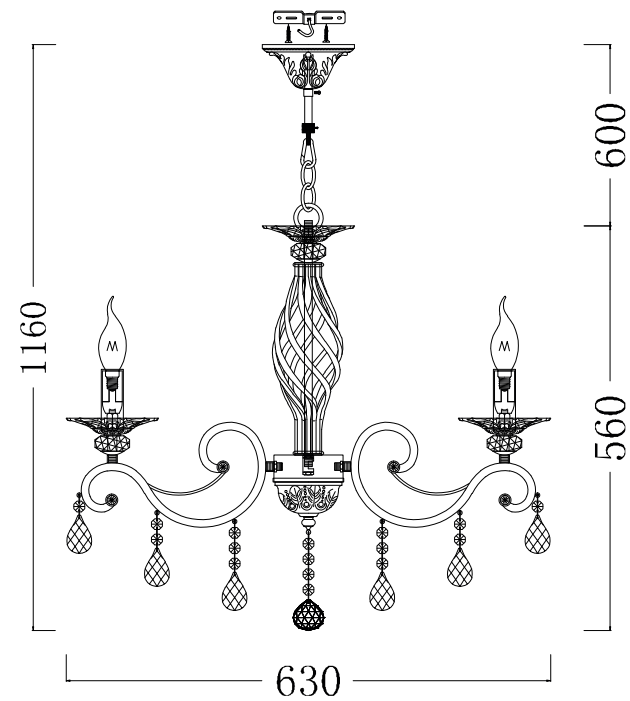

Instruction

Collection: Elegant
Series: Grace
Model: ARM247-06-R
Suspended

A = 6
B = 6
C = 6
D = 1

6 x E14 (60w)

MAYTONI
DECORATIVE LIGHTING
www.maytoni.de