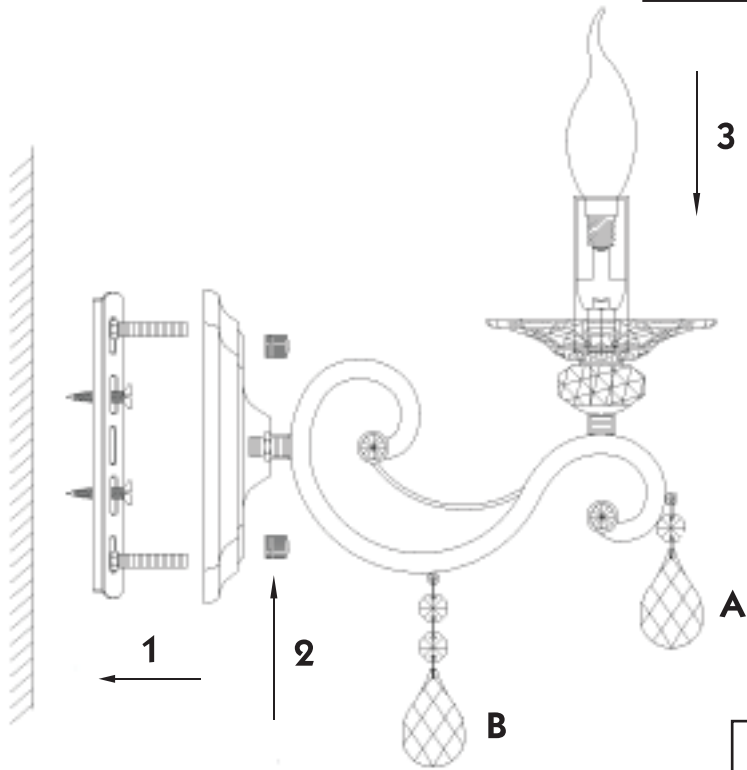

Instruction

Collection: Elegant
Series: Grace
Model: ARM247-01-R
Wall-mounted

A = 1
B = 1

– Wall-mounted

1 x E14 (60w)

MAYTONI
DECORATIVE LIGHTING

www.maytoni.de