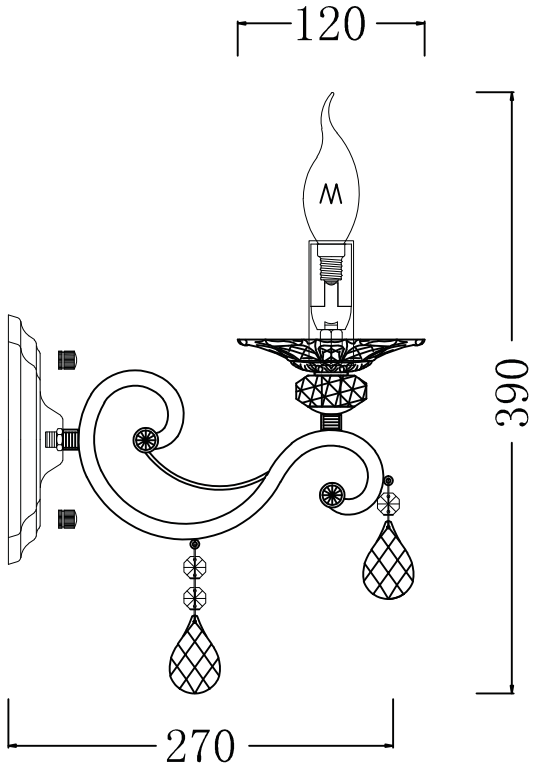

Instruction

Collection: Elegant
Series: Grace
Model: ARM247-01-R
Wall-mounted

A = 1
B = 1

– Wall-mounted

1 x E14 (60w)

MAYTONI
DECORATIVE LIGHTING

www.maytoni.de