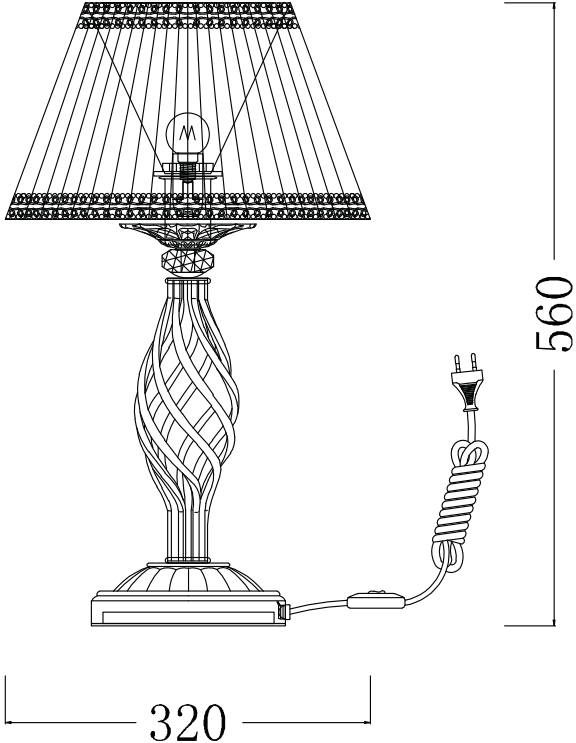

Instruction

Collection: Elegant
Series: Grace
Model: ARM247-00-R
Mobile

1 x E14 (40w)

MAYTONI
DECORATIVE LIGHTING

www.maytoni.de