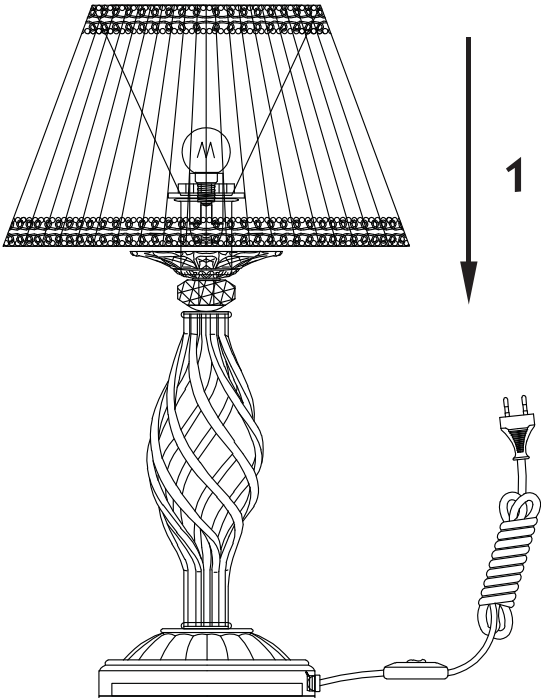

Instruction

Collection: Elegant
Series: Grace
Model: ARM247-00-R
Mobile

1 x E14 (40w)

MAYTONI
DECORATIVE LIGHTING

www.maytoni.de