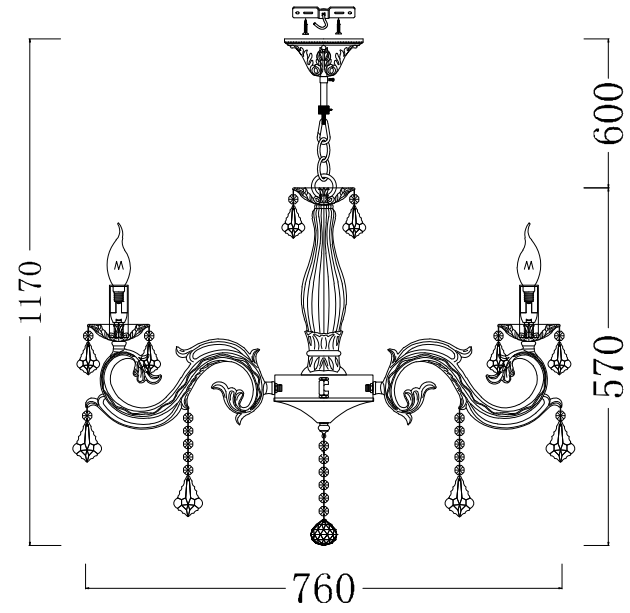

Instruction

Collection: Elegant
 Series: Bronze
 Model: ARM245-08-W
 Suspended

A = 27
 B = 8
 C = 8
 D = 1

 8 x E14 (60w)

MAYTONI
 DECORATIVE LIGHTING
www.maytoni.de