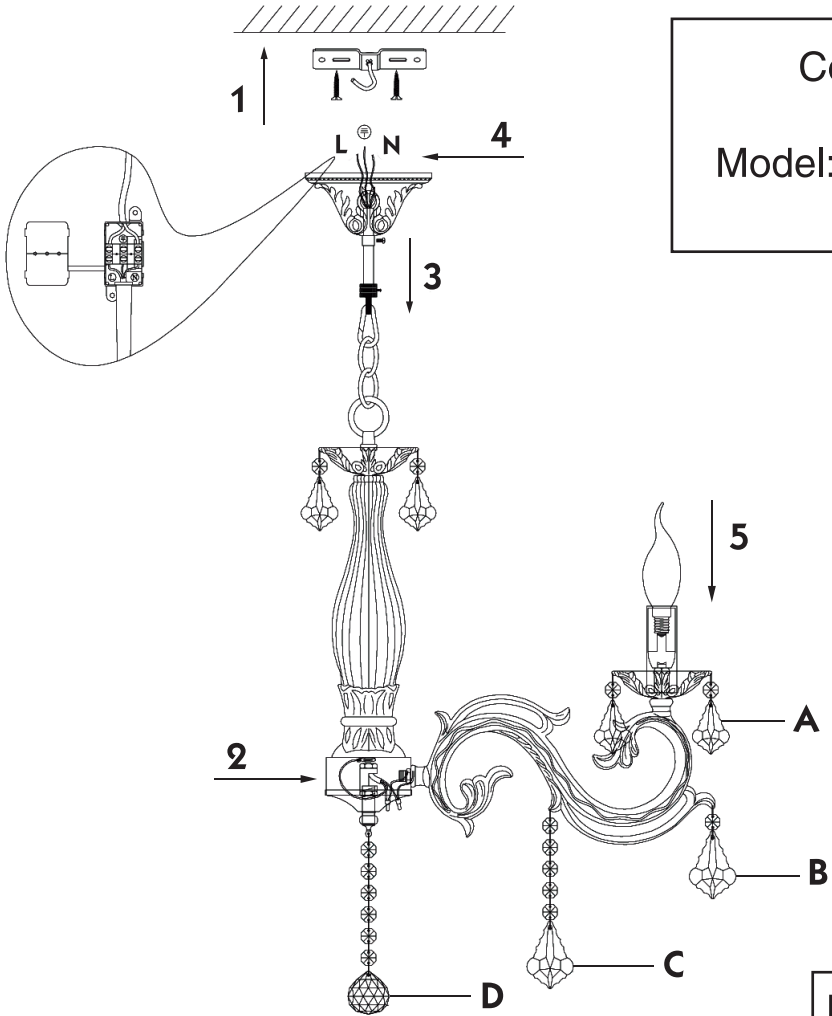

Instruction

Collection: Elegant
 Series: Bronze
 Model: ARM245-08-W
 Suspended

A = 27
 B = 8
 C = 8
 D = 1

 8 x E14 (60w)

MAYTONI
 DECORATIVE LIGHTING
www.maytoni.de