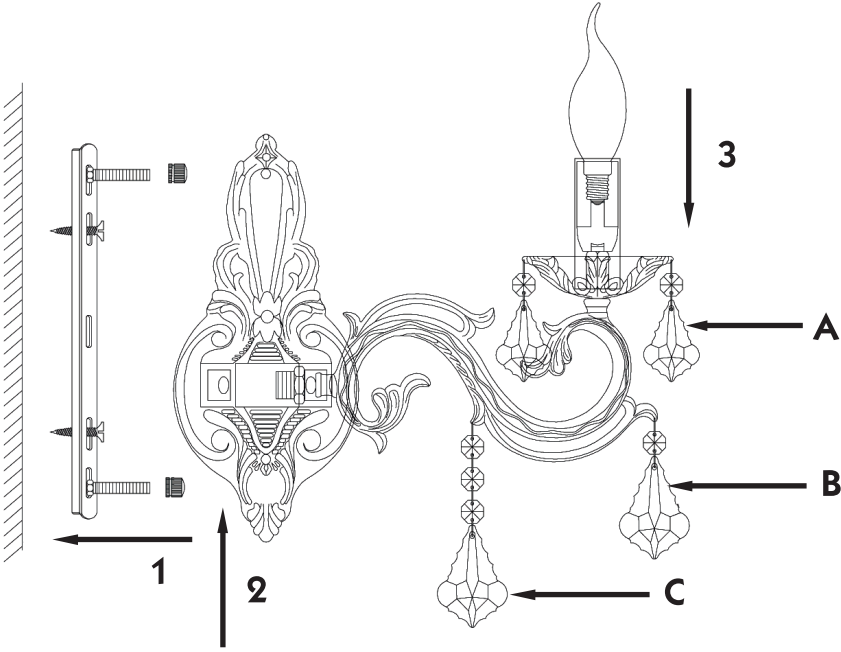

Instruction

Collection: Elegant
Series: Bronze
Model: ARM245-02-R
Wall-mounted

A = 6
B = 2
C = 2

2 x E14 (60w)

MAYTONI
DECORATIVE LIGHTING

www.maytoni.de