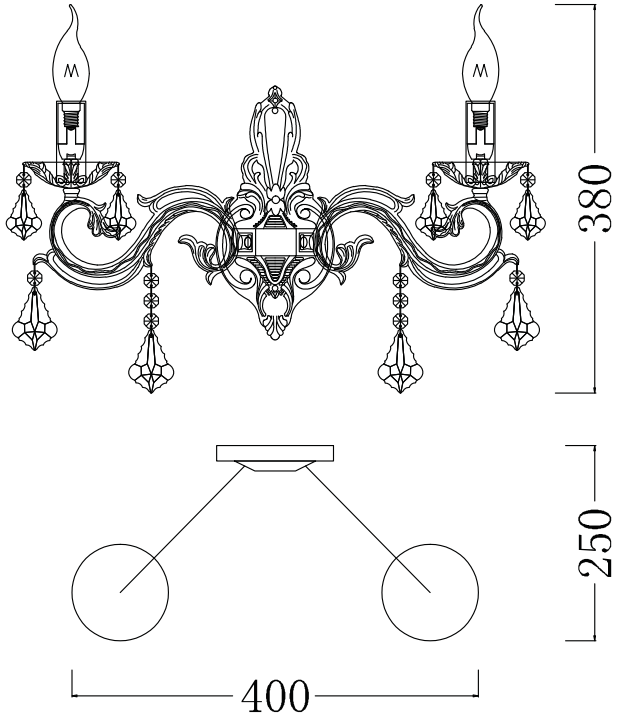

Instruction

Collection: Elegant
Series: Bronze
Model: ARM245-02-R
Wall-mounted

A = 6
B = 2
C = 2

2 x E14 (60w)

MAYTONI
DECORATIVE LIGHTING

www.maytoni.de