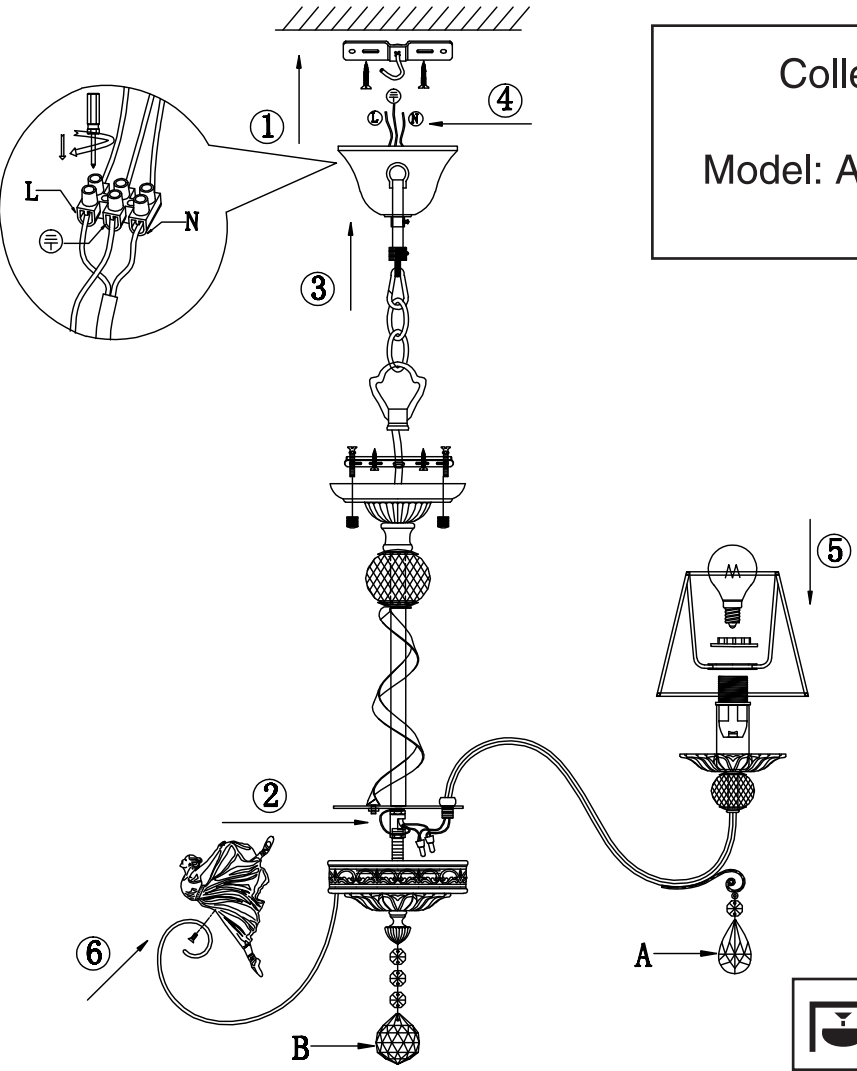

# Instruction

Collection: Elegant  
Series: Elina  
Model: ARM222-08-G  
Suspended

A=8  
B=1

  
8 x E14 (40w)

**MAYTONI**  
DECORATIVE LIGHTING

[www.maytoni.de](http://www.maytoni.de)