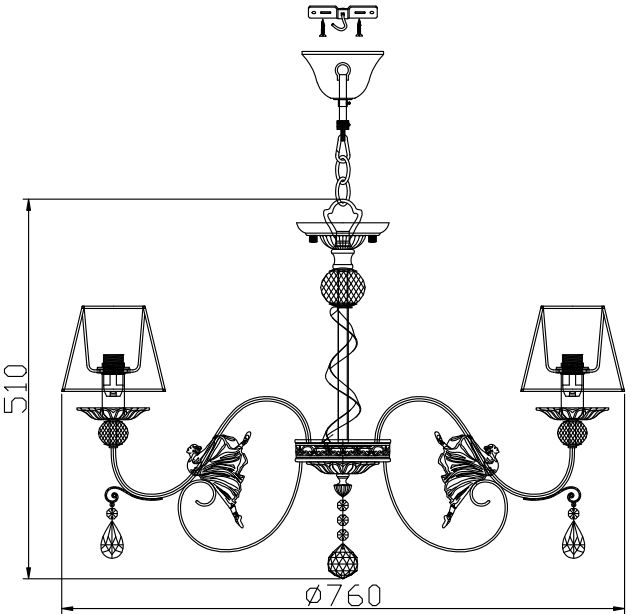

# Instruction

Collection: Elegant  
Series: Elina  
Model: ARM222-08-G  
Suspended

A=8  
B=1

  
8 x E14 (40w)

**MAYTONI**  
DECORATIVE LIGHTING

[www.maytoni.de](http://www.maytoni.de)