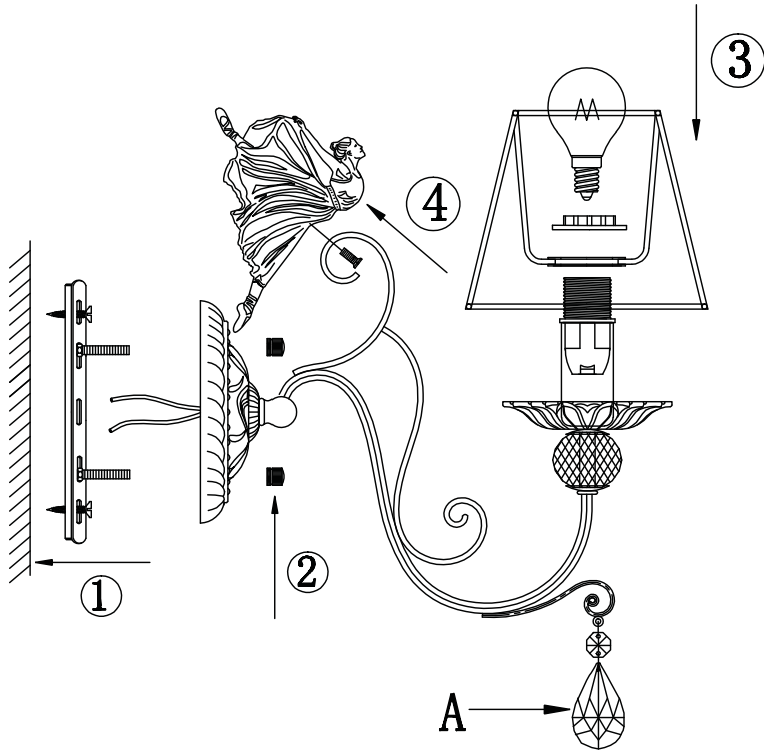

Instruction

Collection: Elegant
Series: Elina
Model: ARM222-01-G
Wall-mounted

A=1

- Wall-mounted

1 x E14 (40w)

MAYTONI
DECORATIVE LIGHTING

www.maytoni.de