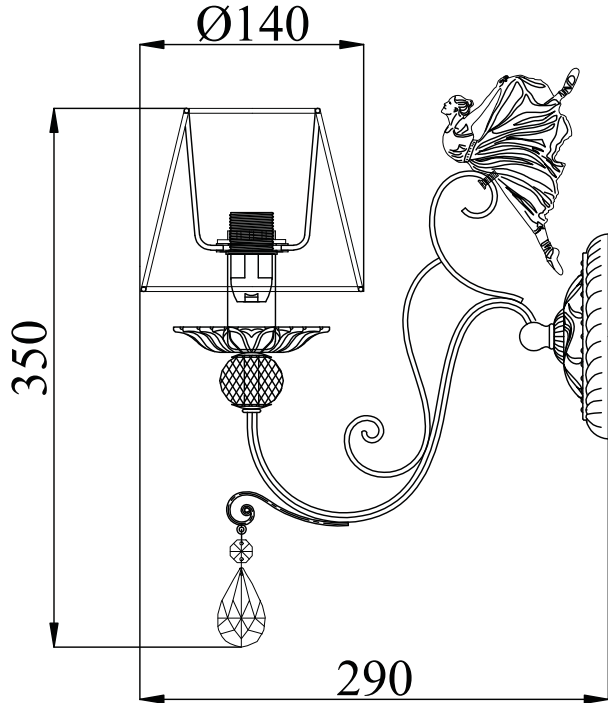

Instruction

Collection: Elegant
Series: Elina
Model: ARM222-01-G
Wall-mounted

A=1

- Wall-mounted

1 x E14 (40w)

MAYTONI
DECORATIVE LIGHTING

www.maytoni.de