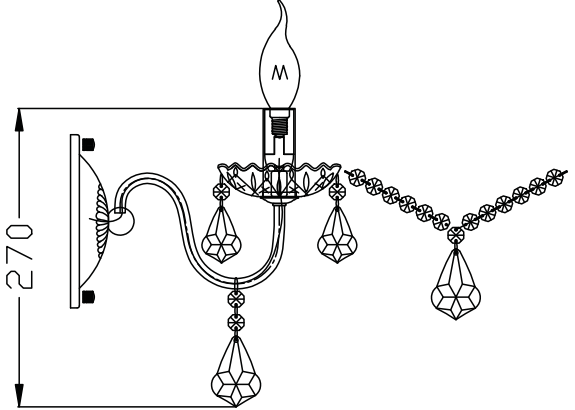

Instruction

Collection: Elegant
Series: Contrast
Model: ARM220-02-W
Wall-mounted

A = 8
B = 2
C = 1

2 x E14 (60w)

MAYTONI
DECORATIVE LIGHTING

www.maytoni.de